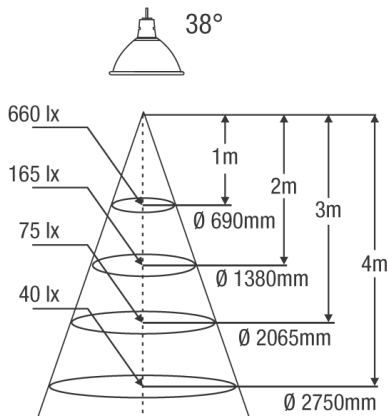

Product Attributes

Item description	Dichroic BAB 20W/12V 38°
Ordering Code	0021765
EAN code	5410288217659
Packing Quantity	100
Wattage (W)	20
Voltage (V)	12
Cap	GX/GU5.3
Max. Over. Length (mm)	45
Diameter (mm)	51
Average life (hours)	4000
Colour Temp (K)	2925
Beam angle(°)	38
Peak intensity (CD)	660

Product Image

UV Stop

Illuminance Diagram

Dichroic - 20W/38°

Line Drawing

Lamp Cap