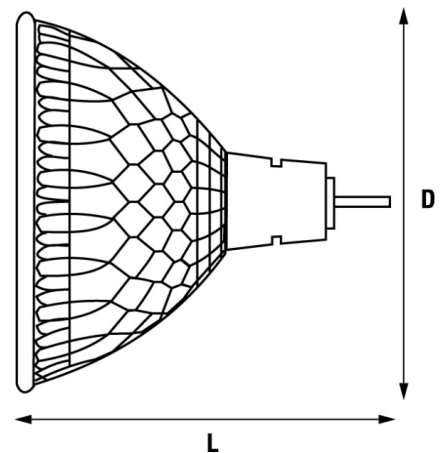

Product Attributes

Item description	Dichroic BAB 20W/12V 38°
Ordering Code	0021765
EAN code	5410288217659
Packing Quantity	100
Wattage (W)	20
Voltage (V)	12
Cap	GX/GU5.3
Max. Over. Length (mm)	45
Diameter (mm)	51
Average life (hours)	4000
Colour Temp (K)	2925
Beam angle(°)	38
Peak intensity (CD)	660

Product Image

UV Stop

Illuminance Diagram

Dichroic - 20W/38°

Line Drawing

Lamp Cap