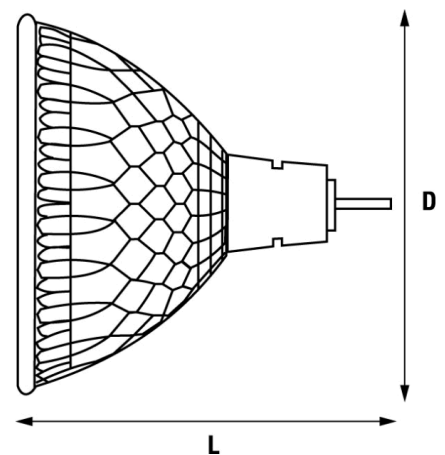

Product Image

UV Stop

Illuminance Diagram

Dichroic - 35W/38°

Line Drawing

Lamp Cap