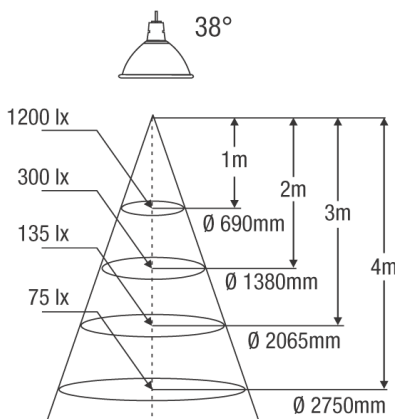

Product Attributes

Item description	Dichroic FMW 35W/12V 38°
Ordering Code	0021766
EAN code	5410288217666
Packing Quantity	100
Wattage (W)	35
Voltage (V)	12
Cap	GX/GU5.3
Max. Over. Length (mm)	45
Diameter (mm)	51
Average life (hours)	4000
Colour Temp (K)	3000
Beam angle(°)	38
Peak intensity (CD)	1200

Product Image

UV Stop

Illuminance Diagram

Dichroic - 35W/38°

Line Drawing

Lamp Cap