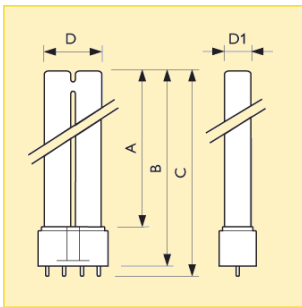

Dimensions (mm)

Dim. no.	A max.	B max.	C max.	D max.	D1 max.
1	194.2	220	226.6	37.7	18
2	289.2	315	321.6	37.7	18
3	384.2	410	416.6	37.7	18
4	509.2	535	541.6	37.7	18
5	539.2	565	571.6	37.7	18

Type	Commercial product name			Cap/Base	Luminous Flux Lamp Electronic (lm)	Colour Rendering Index (R <sub>a</sub> )	Energy Efficiency Label	Dim. no.	Photo letter	Ordering number
	Wattage/Colour designation	Packing type	Packing configuration							
MASTER PL-L	18W/827/4P	1CT	25	2G11	1200	82	B	1	A	8711500... 706676 40
MASTER PL-L	18W/830/4P	1CT	25	2G11	1200	82	B	1	A	706683 40
MASTER PL-L	18W/835/4P	1CT	25	2G11	1200	82	B	1	A	643285 40
MASTER PL-L	18W/840/4P	1CT	25	2G11	1200	82	B	1	A	706690 40
MASTER PL-L	18W/840/4P	UNP	50	2G11	1200	82	B	1	A	559401 65
MASTER PL-L	18W/865/4P	1CT	25	2G11	1200	80	B	1	A	635143 40
MASTER PL-L	24W/827/4P	1CT	25	2G11	1800	82	B	2	B	706706 40
MASTER PL-L	24W/830/4P	1CT	25	2G11	1800	82	B	2	B	706713 40
MASTER PL-L	24W/830/4P	UNP	50	2G11	1800	82	B	2	B	560100 65
MASTER PL-L	24W/835/4P	1CT	25	2G11	1800	82	B	2	B	643308 40
MASTER PL-L	24W/840/4P	1CT	25	2G11	1800	82	B	2	B	706720 40
MASTER PL-L	24W/840/4P	UNP	50	2G11	1800	82	B	2	B	559418 65
MASTER PL-L	24W/865/4P	1CT	25	2G11	1800	80	B	2	B	635174 40
MASTER PL-L	36W/827/4P	1CT	25	2G11	2900	82	A	3	C	706737 40
MASTER PL-L	36W/830/4P	1CT	25	2G11	2900	82	A	3	C	706744 40
MASTER PL-L	36W/830/4P	UNP	50	2G11	2900	82	A	3	C	560209 65
MASTER PL-L	36W/835/4P	1CT	25	2G11	2900	82	A	3	C	866967 40
MASTER PL-L	36W/840/4P	1CT	25	2G11	2900	82	A	3	C	706751 40
MASTER PL-L	36W/840/4P	UNP	50	2G11	2900	82	A	3	C	559449 65
MASTER PL-L	36W/850/4P	1CT	25	2G11	2900	82	A	3	C	640932 40
MASTER PL-L	36W/865/4P	1CT	25	2G11	2900	80	A	3	C	635204 40
MASTER PL-L	36W/865/4P	UNP	50	2G11	2900	80	A	3	C	636324 65
MASTER PL-L	40W/830/4P	1CT	25	2G11	3500	82	A	4	D	610942 40
MASTER PL-L	40W/835/4P	1CT	25	2G11	3500	82	A	4	D	638656 40
MASTER PL-L	40W/840/4P	1CT	25	2G11	3500	82	A	4	D	610973 40
MASTER PL-L	55W/830/4P	1CT	25	2G11	4800	82	A	4	E	615411 40
MASTER PL-L	55W/835/4P	1CT	25	2G11	4800	82	A	4	E	636652 40
MASTER PL-L	55W/840/4P	1CT	25	2G11	4800	82	A	4	E	615428 40
MASTER PL-L	55W/865/4P	1CT	25	2G11	4500	80	A	4	E	261700 40