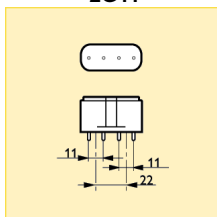

PL-L MASTER PL-L 4 Pin

Cap/Base

2G11

Additional extended technical data

Product name	Chromaticity Coordinate X	Chromaticity Coordinate Y	Colour Designation	Dimmable	Cap/Base Information
MASTER PL-L 18W/827/4P	465	420	Incandescent White	Yes	4P
MASTER PL-L 18W/830/4P	440	405	Warm White	Yes	4P
MASTER PL-L 18W/835/4P	410	395	White	Yes	4P
MASTER PL-L 18W/840/4P	380	380	Cool White	Yes	4P
MASTER PL-L 18W/865/4P	305	325	Cool Daylight	Yes	4P
MASTER PL-L 24W/827/4P	465	420	Incandescent White	Yes	4P
MASTER PL-L 24W/830/4P	440	405	Warm White	Yes	4P
MASTER PL-L 24W/835/4P	410	395	White	Yes	4P
MASTER PL-L 24W/840/4P	380	380	Cool White	Yes	4P
MASTER PL-L 24W/865/4P	305	325	Cool Daylight	Yes	4P
MASTER PL-L 36W/827/4P	465	420	Incandescent White	Yes	4P
MASTER PL-L 36W/830/4P	440	405	Warm White	Yes	4P
MASTER PL-L 36W/835/4P	410	395	White	Yes	4P
MASTER PL-L 36W/840/4P	380	380	Cool White	Yes	4P
MASTER PL-L 36W/850/4P	346	359	Daylight	Yes	4P
MASTER PL-L 36W/865/4P	305	325	Cool Daylight	Yes	4P
MASTER PL-L 40W/830/4P	440	405	Warm White	Yes	4P
MASTER PL-L 40W/835/4P	410	395	White	Yes	4P
MASTER PL-L 40W/840/4P	380	380	Cool White	Yes	4P
MASTER PL-L 55W/830/4P	440	405	Warm White	Yes	4P
MASTER PL-L 55W/835/4P	410	395	Warm White	Yes	4P
MASTER PL-L 55W/840/4P	385	380	Cool White	Yes	4P
MASTER PL-L 55W/865/4P	309	332	Cool Daylight	Yes	4P
MASTER PL-L 80W/827/4P	465	420	Incandescent White	Yes	4P
MASTER PL-L 80W/830/4P	440	405	Warm White	Yes	4P
MASTER PL-L 80W/835/4P	410	395	White	Yes	4P
MASTER PL-L 80W/840/4P	380	380	Cool White	Yes	4P

Special data