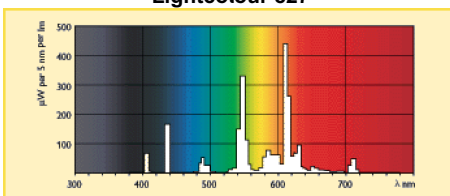

Spectral power distribution

Lightcolour 827