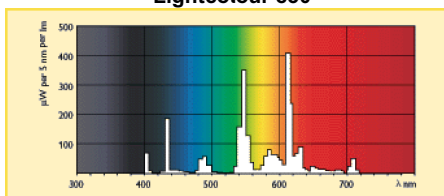

Lightcolour 830