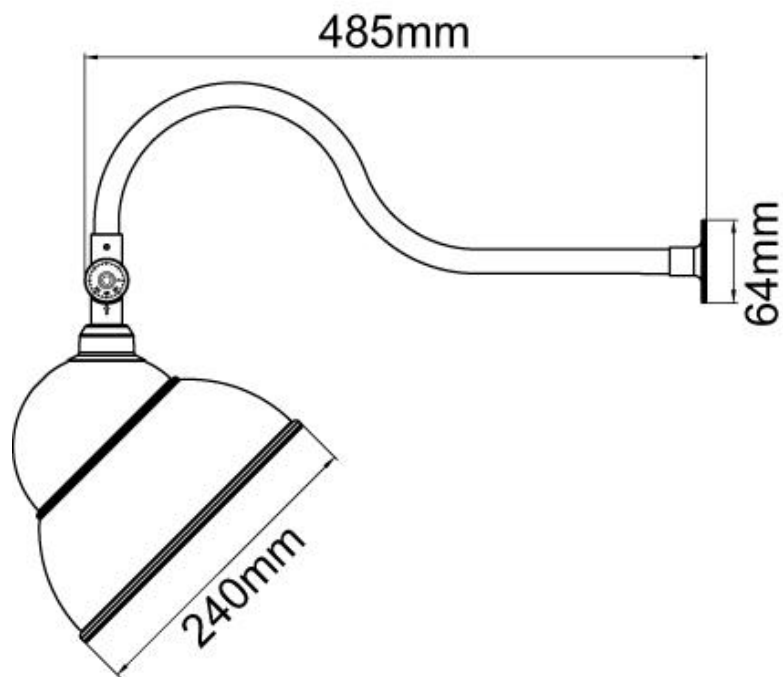

Product Specification

Product Code	Product Description	Wattage (W)	CCT (K)	Lumens (lm)	CRI (Ra)	Energy Efficiency Class	Protection Class
KSR6101BR	Novelda 20w CCT LED Sign Light Brass	20	3000	1520	82	A+	I
			4000	1715	87		
			7000	1519	84		
KSR6101BLK	Novelda 20w CCT LED Sign Light Black	20	3000	1520	82	A+	I
			4000	1715	87		
			7000	1519	84		

Construction

Body: Pressed Steel
Lens: Polycarbonate

Standards

BSEN60598-1:2015 Luminaires – Part 1: General Requirements and tests

In Conformity with

LVD Low voltage directive 2014/35/EU
EMC Electromagnetic compatibility directive 2014/30/EU
ERP Energy related products directive 2009/125/EC
RoHS Restriction of hazardous substances 2011/65/EU

Product Dimensions

KSR Lighting is constantly developing and improving its products. For this reason, all product descriptions in this data sheet are intended as a general guide, and KSR may change specifications from time to time in the interest of product development, without prior notification or public announcement. All descriptions in this data sheet present only general particulars of the goods to which they refer and shall not form part of any contract. Data in this guide has been obtained in controlled experimental conditions. However, KSR Lighting cannot accept any liability arising from the reliance on such data to the extent permitted.