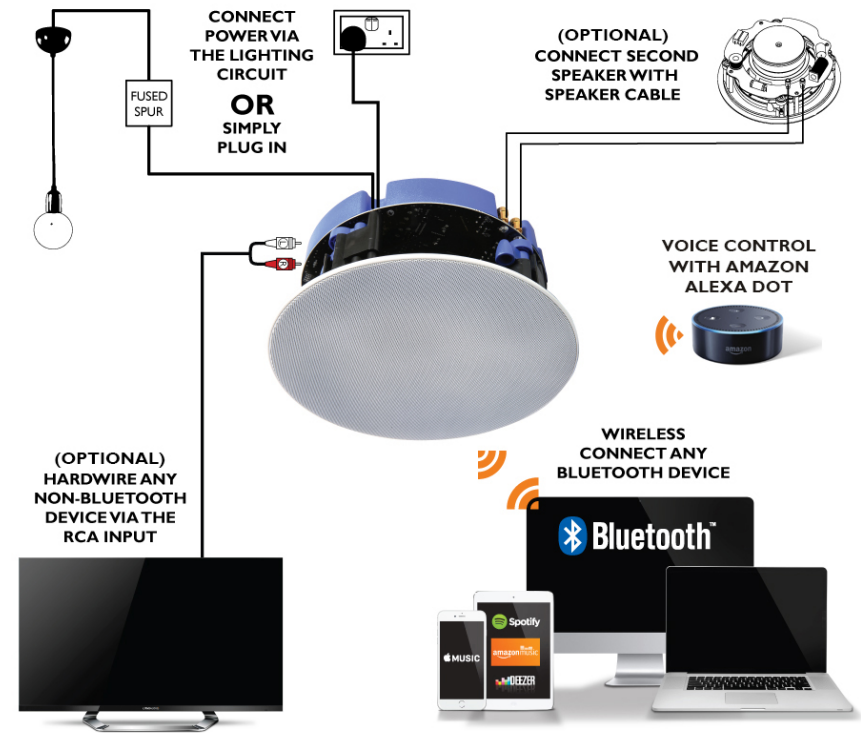

ALL-IN-ONE BLUETOOTH CEILING SPEAKERS

Seamlessly integrate audio in to any room with our innovative Lite Audio Wireless Bluetooth Ceiling Speaker. Designed to enable high quality audio streaming from any Bluetooth-enabled device, this ceiling speaker combines amplifier, receivers and audio in a single, compact and easy to install unit.

ALL IN ONE SOLUTION SIMPLY

POWER IT. SYNC IT. PLAY IT.™

CEDIA™
MEMBER

STANDARD & IP44 RATED BATHROOM MODELS AVAILABLE

FEATURES INCLUDE:

- All-in-one solution - Amplifier & Bluetooth all built in, just add power
- Any electrician can install in 30 minutes
- Power via the lighting circuit or simply plug in
- No speaker cables in the walls
- Bathroom IP44 model available
- Stereo or Mono selector
- High quality audio with pin sharp clarity
- Amazon Echo compatible for voice control

PERFECT FOR:

- Kitchens
- Bathrooms
- Bedrooms
- Garden rooms
- Loft conversions
- Extensions
- Offices
- Hotel rooms
- Shops

PRODUCT SPECIFICATION:

- Works with any Bluetooth device
- Wireless Range: Up to 10 meters
- 50W RMS Power
- Woofer: 6.5" Kevlar Woven Cone
- Tweeter: 1.2" Titanium Cone
- 210mm cut-out diameter
- Fits in 95mm ceiling depth
- THD+N<0.009%, 65Hz-20kHz
- Impedance: 8 Ohms
- Sensitivity (1W/1m): 90dB
- Audio Sample Rate: 8Khz
- Volume capping switch to reduce volume by 50%
- Mono/Stereo Switch
- Auto detects RCA connection for TV or external Amplifier
- Frameless metal grille, magnetically attaches to the speaker
- Power Supply: DC24V / 2.5A

FLIP DOWN MOTORISED CEILING TV MOUNT

- The flip down mount will mount to the ceiling and flip down 75°, saving space and giving enhanced viewing flexibility
- Holds up to 55inch TV's, with wide range of VESA standards catered for
- Ability to use this with any TV remote
- Perfect for sloped ceilings and bedrooms.