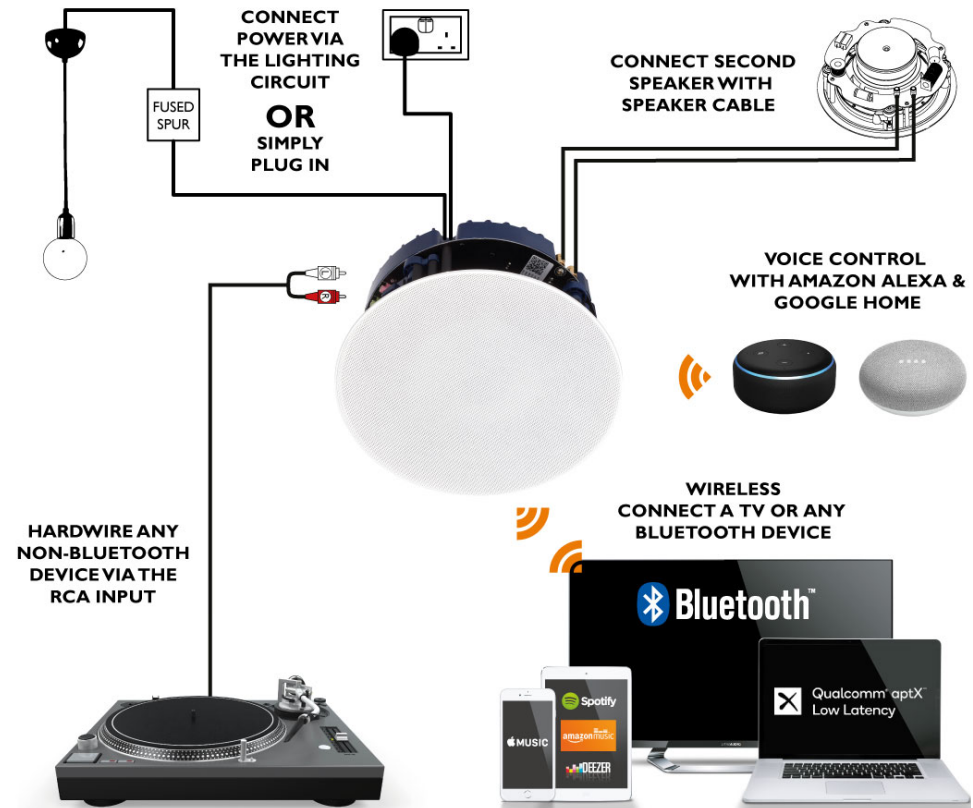

Seamlessly integrate audio in to any room with our innovative Lithe Audio Wireless Bluetooth Ceiling Speaker. Designed to enable high quality audio streaming from any Bluetooth-enabled device, this ceiling speaker combines amplifier, receivers and audio in a single, compact and easy to install unit.

ALL IN ONE SOLUTION SIMPLY

POWER IT. SYNC IT. PLAY IT.™

CEDIA™
MEMBER

STANDARD & IP44 RATED BATHROOM MODELS AVAILABLE

FEATURES INCLUDE:

- All-in-one solution - Amplifier & Bluetooth all built in, just add power
- Any electrician can install in 30 minutes
- Power via the lighting circuit or simply plug in
- No speaker cables in the walls
- Stereo or Mono selector
- High quality audio with pin sharp clarity
- Amazon Echo and Google Dot compatible for voice control

PERFECT FOR:

- Kitchens
- Bathrooms
- Bedrooms
- Garden rooms
- Loft conversions
- Extensions
- Offices
- Hotel rooms
- Shops

PRODUCT SPECIFICATION:

- Bluetooth 5.0
- aptX low latency chipset
- Wireless range: Up to 30 meters*
- 50W RMS power
- Woofer: 6.5" Kevlar woven cone
- Tweeter: 0.75" Titanium cone
- 210mm cut-out diameter
- Fits in 95mm ceiling depth
- THD+N<0.009%, 65Hz-20kHz

*When used with a Bluetooth 5.0 enabled device

- Impedance: 8 Ohms
- Sensitivity (1W/1m): 90dB
- Audio sample rate: 8Khz
- Volume capping switch to reduce volume by 50%
- Mono/Stereo switch
- Auto detects RCA connection for TV or external amplifier
- Frameless magnetic grille
- Power supply: DC24V / 2.5A