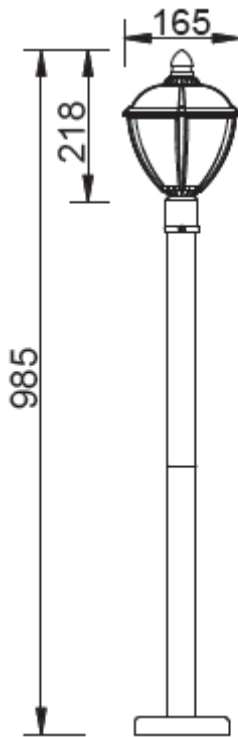

ARCHITECTURAL

LUTEC

CONNECTED BY LIGHTING

A+

Model No	UNITE 12603H4
Type	Classic
Bulb type	LED SEOUL 5630
Power	6.5 watt
Output	260 lumen
Colour Temp.	3000 K
Dimension	165*985 mm
Material	Heavy-duty die cast Aluminium, Clear PC diffuser
Finish	Black Powder Coating
IP	44
Features	Stylish LED energy saving post light that provides diffuse warm white light output and superb energy saving at only 6.5 watts
Function	Post Lantern