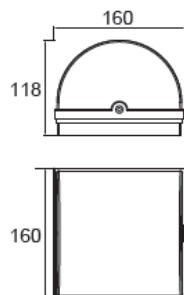

ARCHITECTURAL

LUTEC

CONNECTED BY LIGHTING

A+

Model No

DELTA 1838S-LED

Type

Modern

Bulb type

LED Lextar 3030

Power

6 watt

Output

260 lumen

Colour Temp.

3000 K

Dimension

160*118*160mm

Material

Heavy-duty die cast Aluminium,
Clear PC diffusor

Finish

Silver/Grey Powder Coating

IP

44

Features

Warm white light, up & down
glow effect

Function

Wall Light