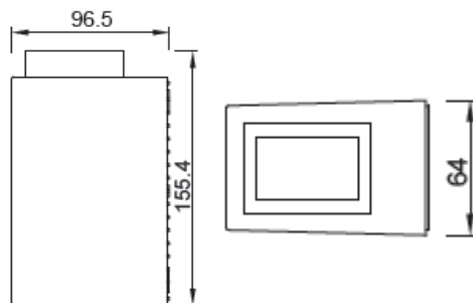

ARCHITECTURAL

LUTEC

CONNECTED BY LIGHTING

A+

Model No	EVANS 1862-B2
Type	Modern – Up & Down light
Bulb type	LED Lextar 3030
Power	6 watt
Output	2*112 lumen
Colour Temp.	4000 K
Dimension	64*96.5*155.4mm
Material	Heavy-duty die cast Aluminium, Clear Tempered glass diffusor
Finish	Silver/Grey Powder Coating
IP	54
Gaurantee	5 Years
Features	Double light effect, Up: wide glow, Down : narrow beam
Function	Up and down light, wall washer