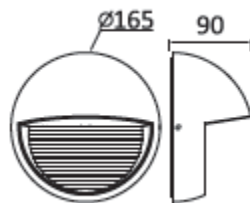

# LUTEC

CONNECTED BY LIGHTING

A+

Model No	RADIUS 1865 GR
Type	Modern - wall washer
Bulb type	LED CREE XBD
Power	9 watt
Output	140 lumen
Colour Temp.	4000 K
Dimension	DIA:165*90mm
Material	Heavy-duty die cast Aluminium, Clear PC diffuser
Finish	Grey Powder Coating
IP	54
Features	No glare, indirect light effect
Function	Wall washer for indoor or outdoor use