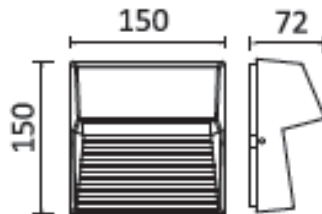

ARCHITECTURAL

LUTEC

CONNECTED BY LIGHTING

A+

Model No	RADIUS 1866 GR
Type	Modern - wall washer
Bulb type	LED Cree XBD
Power	9 watt
Output	130 lumen
Colour Temp.	4000K
Dimension	150*150*72 mm
Material	Heavy-duty die cast Aluminium with lightly Frosted PC diffuser
Finish	Grey Powder Coating
IP	54
Features	No glare, indirect wall wash lighting effect
Function	Wall light and wall washer for indoor or outdoor use