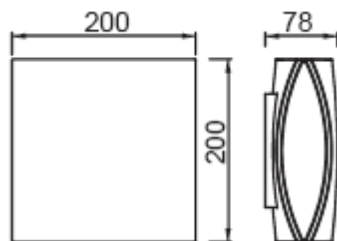

ARCHITECTURAL

LUTEC

CONNECTED BY LIGHTING

A+

Model No

PILO 1869 gr

Type

Modern wall light

Bulb type

LED Lextar 3030

Power

11 watt

Output

4*190 lumen (760 lumens in total)

Colour Temp.

4000K

Dimension

200*78*200 mm

Material

Heavy-duty die cast Aluminium
Clear PC diffuser

Finish

Grey Powder Coating

IP

54

Features

Stylish wall light, No glare ,
with 4 light beams to graze
your wall or surface

Function

Wall washer for indoor or
outdoor use