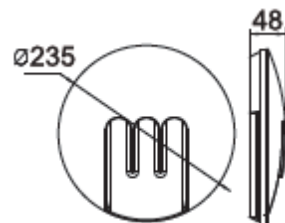

ARCHITECTURAL

LUTEC

CONNECTED BY LIGHTING

A+

Model No	MASK 1871 GR
Type	Modern -
Bulb type	LED Cree XPE
Power	9 watt
Output	440 lumen
Colour Temp.	4000K
Dimension	D:235*48 mm
Material	Heavy-duty die cast Aluminium Clear PC diffuser
Finish	Grey Powder Coat finish
IP	54
Features	No glare, indirect light effect
Function	Wall light & wall washer for indoor or outdoor use