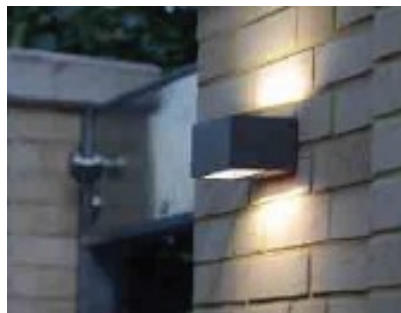

ARCHITECTURAL

LUTEC

CONNECTED BY LIGHTING

A+

Model No

GEMINI 1891M

Type

Modern – Up & down light

Dimension

102.5*85*220mm

Material

Heavy-duty die cast Aluminium,
Clear glass

Finish

Powder Coat finish

IP

54

Gaurantee

5 Years

Features

Powerful light output, wide
beam

Function

Up and down light & wall
washer for exterior or interior
use