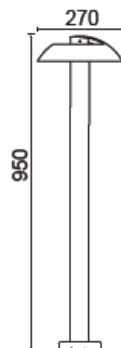

# LUTEC

CONNECTED BY LIGHTING

A+

Model No	SPRIL 2252M-950 GR
Type	Modern
Bulb type	LED Lextar 3030
Power	22 watt
Output	1030 lumen
Colour Temp.	4000K
Dimension	D:270*950 mm
Material	Heavy-duty Die cast Aluminium Clear PC diffuser
Finish	Silver/Grey Powder Coating
IP	54
Features	homogeneous diffuse light and no glare.
Function	Wall Light & no glare for walkways, paths and general exterior illumination.