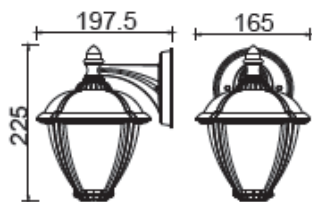

ARCHITECTURAL

LUTEC

CONNECTED BY LIGHTING

A+

Model No	UNITE 2602-3k bl
Type	Classic
Bulb type	LED SEOUL 5630
Power	6.5 watt
Output	270 lumen
Colour Temp.	3000 K
Dimension	165*197.5*225 mm
Material	Heavy-duty die cast Aluminium, Clear PC diffuser
Finish	Black Powder Coating
IP	44
Features	Stylish energy saving LED wall light that provides diffuse warm white light output and superb energy saving at only 6.5 watts
Function	Wall-down lantern