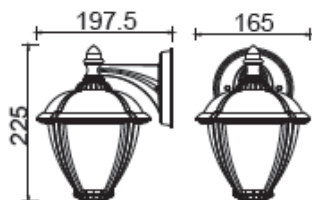

ARCHITECTURAL

LUTEC

CONNECTED BY LIGHTING

A+

Model No	2604-3k BL
Type	Classic
Bulb type	LED SEOUL 5630
Power	6.5 watt
Output	270 lumen
Colour Temp.	3000 K
Dimension	165*197.5*225 mm
Material	Heavy-duty die cast Aluminium, Clear PC diffusor
Finish	Black Powder Coating
IP	44
Features	Stylish energy saving LED pedestal or post light that provides diffuse warm white light output and superb energy saving at only 6.5 watts
Function	Wall-down lantern