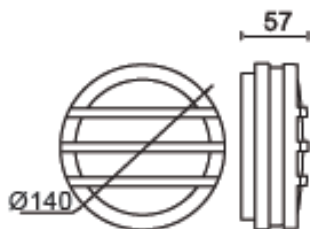

FUNCTIONAL

LUTEC

CONNECTED BY LIGHTING

A+

Model No

TITAN 3174S-3k GR

Type

Modern - Diffuse LED Light

Bulb type

LED Philips 3020

Power

4 watt

Output

130 lumen

Colour Temp.

3000K

Dimension

D:140*57 mm

Material

Heavy-duty die cast aluminium
Opal PC diffuser

Finish

Grey Powder Coat finish

IP

54

Function

Celing and wall light, diffuse
illumination for outdoor or
indoor use.