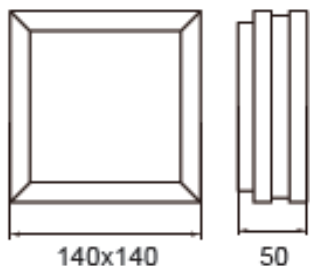

FUNCTIONAL

LUTEC

CONNECTED BY LIGHTING

A+

Model No	SEINE 3342S
Type	Outdoor Wall & Ceiling
Bulb type	LED Philips 3020
Power	4 watt
Output	180 lumen
Colour Temp.	3000K
Dimension	140*50*140 mm
Material	Heavy-duty die cast aluminium Opal PC
Finish	Powder coat finiish
IP	54
Gaurantee	5 Years
Function	Celing and wall light, Nice frontal light accent, , no shadows