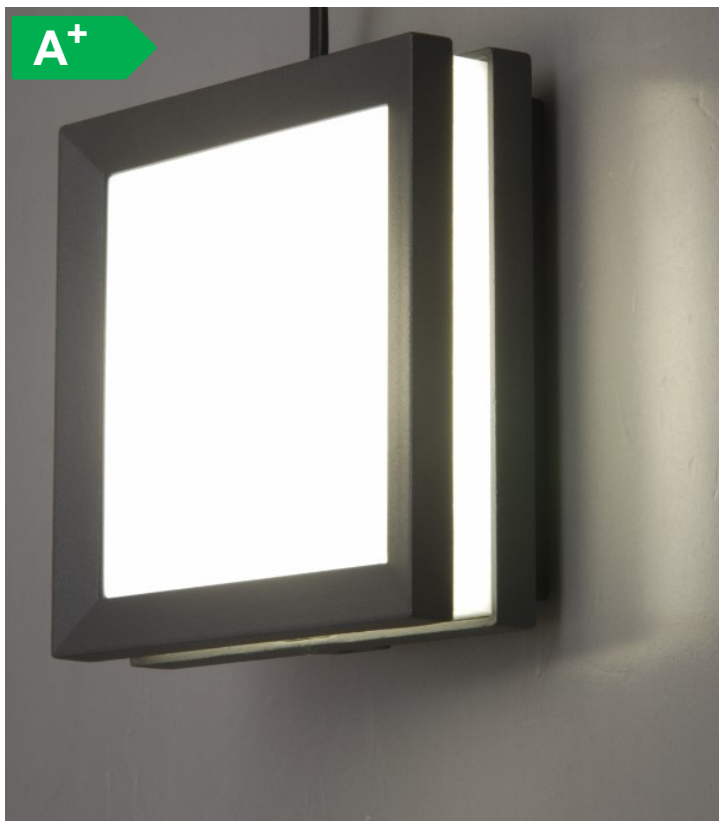

FUNCTIONAL

LUTEC

CONNECTED BY LIGHTING

A+

Model No	SEINE 3342S
Type	Outdoor Wall & Ceiling
Bulb type	LED Philips 3020
Power	4 watt
Output	180 lumen
Colour Temp.	3000K
Dimension	140*50*140 mm
Material	Heavy-duty die cast aluminium Opal PC
Finish	Powder coat finiish
IP	54
Gaurantee	5 Years
Function	Celing and wall light, Nice frontal light accent, , no shadows