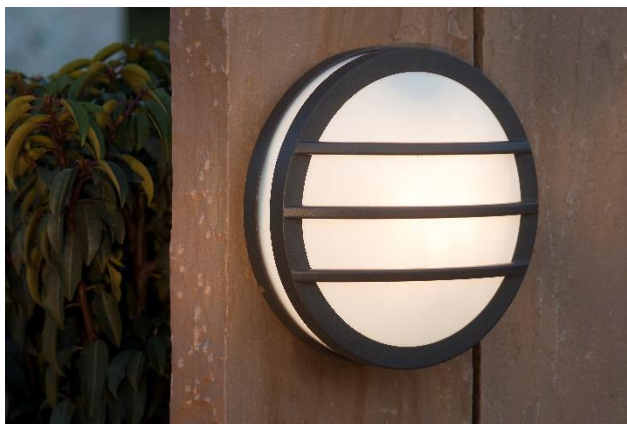

FUNCTIONAL

LUTEC

CONNECTED BY LIGHTING

Model No	TITAN 3361 gr
Type	Modern - Diffuse Light
Bulb type	E27 lamp -not included
Power	75 watts or 23 watt CFL or LED
Output	Suitable for standard lamps or CFL bulb or LED
Colour Temp.	N/A
Dimension	D:260*102 mm
Material	Heavy-duty die cast aluminium Opal PC diffuser
Finish	Grey Powder Coating
IP	54
Function	Celing and wall light, provides soft duffuse light for indoor or outdoor use