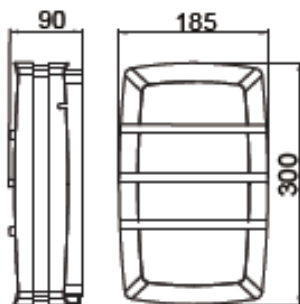

FUNCTIONAL

LUTEC

CONNECTED BY LIGHTING

Model No	SEINE 3381 gr
Type	Modern - Diffuse Light
Bulb type	E27 lamp -not included
Power	60 watt
Output	Suitable for 60 watt standard lamp or 23 watt CFL bulb or LED
Colour Temp.	N/A
Dimension	185*90*300 mm
Material	Heavy-duty die cast aluminium Opal PC diffuser
Finish	Grey Powder Coat finish
IP	54
Function	Celing and wall light, providing diffuse light, for indoor or outdoor use