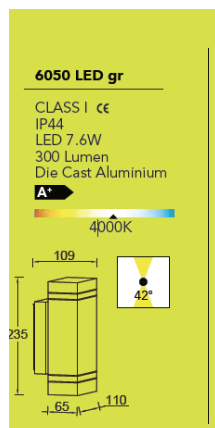

Dimension

H 150 x D 109 x W 110

Material

Heavy-duty die cast aluminium clear diffuser PC Du-pont powder coat

Finish

Grey Powder Coat finish

IP

54

# LUTEC

CONNECTED BY LIGHTING

<b>Model No</b>	<b>6040-GR</b>
Type	Modern - Diffuse Light
Bulb type	2 x 35 watt GU10 lamps
Power	70 watt max
Output	2 x 35 watt GU10
Colour Temp.	4,000 CCT
Dimension	H 235 X D 109 W 110mm
Material	Heavy-duty die cast aluminium clear PC diffuser Du-pont powder coat finish
Finish	Powder Coat finins
IP	44
Light profile	Diffuse accented illumination

# LUTEC

CONNECTED BY LIGHTING

<b>Model No</b>	<b>6050-GR</b>
Type	Modern - Diffuse Light
Bulb type	Dedicated LED
Power	7.6 watts
Output	300 lumens
Colour Temp.	4,000 CCT
Dimension	H 235 x D 108 x W 110 MM
Material	Heavy-duty die cast aluminium clear diffuser PC Du-pont powder coat
Finish	Grey Powder Coat finish
IP	44
Lighting style	Diffuse accented illumination

# LUTEC

CONNECTED BY LIGHTING

<b>Model No</b>	<b>6041-GR</b>
Type	Modern - Diffuse Light
Bulb type	Dedicated LED
Power	3.8 watts
Output	150 Lumens
Colour Temp.	4,000 CCT
Dimension	H 150 x D 109 x W 110
Material	Heavy-duty die cast aluminium clear diffuser PC Du-pont powder coat
Finish	Grey Powder Coat finish
IP	54
Lighting style	Diffuse accented illumination