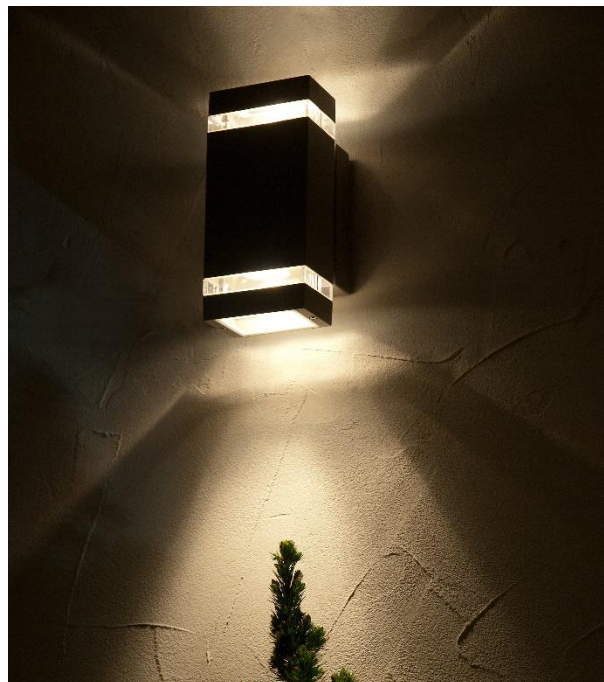

Dimension

H 150 x D 109 x W 110

Material

Heavy-duty die cast aluminium clear diffuser PC Du-pont powder coat

Finish

Grey Powder Coat finish

IP

54

Lighting style

Diffuse accented illumination

# LUTEC

CONNECTED BY LIGHTING

<b>Model No</b>	<b>6040-GR</b>
Type	Modern - Diffuse Light
Bulb type	2 x 35 watt GU10 lamps
Power	70 watt max
Output	2 x 35 watt GU10
Colour Temp.	4,000 CCT
Dimension	H 235 X D 109 W 110mm
Material	Heavy-duty die cast aluminium clear PC diffuser Du-pont powder coat finish
Finish	Powder Coat finins
IP	44
Light profile	Diffuse accented illumination

# LUTEC

CONNECTED BY LIGHTING

<b>Model No</b>	<b>6050-GR</b>
Type	Modern - Diffuse Light
Bulb type	Dedicated LED
Power	7.6 watts
Output	300 lumens
Colour Temp.	4,000 CCT
Dimension	H 235 x D 108 x W 110 MM
Material	Heavy-duty die cast aluminium clear diffuser PC Du-pont powder coat
Finish	Grey Powder Coat finish
IP	44
Lighting style	Diffuse accented illumination