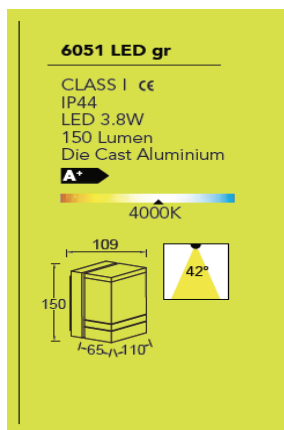

Dimension

H 150 x D 109 x W 110

Material

Heavy-duty die cast aluminium clear diffuser PC Du-pont powder coat

Finish

Grey Powder Coat finish

IP

54

# LUTEC

CONNECTED BY LIGHTING

<b>Model No</b>	<b>6040-GR</b>
Type	Modern - Diffuse Light
Bulb type	2 x 35 watt GU10 lamps
Power	70 watt max
Output	2 x 35 watt GU10
Colour Temp.	4,000 CCT
Dimension	H 235 X D 109 W 110mm
Material	Heavy-duty die cast aluminium clear PC diffuser Du-pont powder coat finish
Finish	Powder Coat finins
IP	44
Light profile	Diffuse accented illumination

# LUTEC

CONNECTED BY LIGHTING

<b>Model No</b>	<b>6050-GR</b>
Type	Modern - Diffuse Light
Bulb type	Dedicated LED
Power	7.6 watts
Output	300 lumens
Colour Temp.	4,000 CCT
Dimension	H 235 x D 108 x W 110 MM
Material	Heavy-duty die cast aluminium clear diffuser PC Du-pont powder coat
Finish	Grey Powder Coat finish
IP	44
Lighting style	Diffuse accented illumination

# LUTEC

CONNECTED BY LIGHTING

<b>Model No</b>	<b>6041-GR</b>
Type	Modern - Diffuse Light
Bulb type	Dedicated LED
Power	3.8 watts
Output	150 Lumens
Colour Temp.	4,000 CCT
Dimension	H 150 x D 109 x W 110
Material	Heavy-duty die cast aluminium clear diffuser PC Du-pont powder coat
Finish	Grey Powder Coat finish
IP	54
Lighting style	Diffuse accented illumination