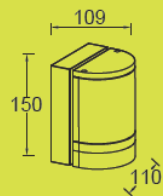

6041 gr

CLASS I €
IP44
GU10 35W
Die Cast Aluminium