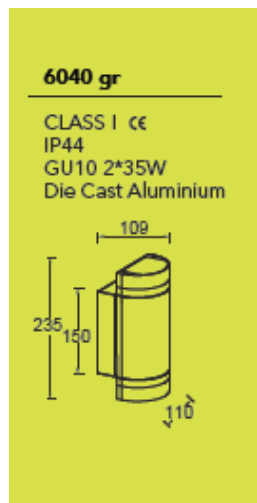

Bulb type

1 x 35 watt GU10 lamps

Power

35.0 watts

Output

1 x 35 watt max

Colour Temp.

4,000 CCT

Dimension

H 150 x D 109 x W 110

Material

Heavy-duty die cast aluminium clear diffuser PC Du-pont powder coat

Finish

Grey Powder Coat finish

IP

54

# LUTEC

CONNECTED BY LIGHTING

<b>Model No</b>	<b>6040-GR</b>
Type	Modern - Diffuse Light
Bulb type	2 x 35 watt GU10 lamps
Power	70 watt max
Output	2 x 35 watt GU10
Colour Temp.	4,000 CCT
Dimension	H 235 X D 109 W 110mm
Material	Heavy-duty die cast aluminium clear PC diffuser Du-pont powder coat finish
Finish	Powder Coat finins
IP	44
Light profile	Diffuse accented illumination

# LUTEC

CONNECTED BY LIGHTING

<b>Model No</b>	<b>6050-GR</b>
Type	Modern - Diffuse Light
Bulb type	Dedicated LED
Power	7.6 watts
Output	300 lumens
Colour Temp.	4,000 CCT
Dimension	H 235 x D 108 x W 110 MM
Material	Heavy-duty die cast aluminium clear diffuser PC Du-pont powder coat
Finish	Grey Powder Coat finish
IP	44
Lighting style	Diffuse accented illumination