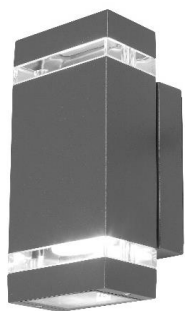

Dimension

H 150 x D 109 x W 110

Material

Heavy-duty die cast aluminium clear diffuser PC Du-pont powder coat

Finish

Grey Powder Coat finish

IP

54

# LUTEC

CONNECTED BY LIGHTING

<b>Model No</b>	<b>6040-GR</b>
Type	Modern - Diffuse Light
Bulb type	2 x 35 watt GU10 lamps
Power	70 watt max
Output	2 x 35 watt GU10
Colour Temp.	4,000 CCT
Dimension	H 235 X D 109 W 110mm
Material	Heavy-duty die cast aluminium clear PC diffuser Du-pont powder coat finish
Finish	Powder Coat finins
IP	44
Light profile	Diffuse accented illumination

# LUTEC

CONNECTED BY LIGHTING

<b>Model No</b>	<b>6050-GR</b>
Type	Modern - Diffuse Light
Bulb type	Dedicated LED
Power	7.6 watts
Output	300 lumens
Colour Temp.	4,000 CCT
Dimension	H 235 x D 108 x W 110 MM
Material	Heavy-duty die cast aluminium clear diffuser PC Du-pont powder coat
Finish	Grey Powder Coat finish
IP	44
Lighting style	Diffuse accented illumination