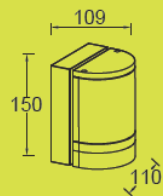

FUNCTIONAL

LUTEC

CONNECTED BY LIGHTING

6041 gr

CLASS I €
IP44
GU10 35W
Die Cast Aluminium

Model No

6040-GR

Type

Modern - Diffuse Light

Bulb type

1 x 35 watt GU10 lamps

Power

35.0 watts

Output

1 x 35 watt max

Colour Temp.

4,000 CCT

Dimension

H 150 x D 109 x W 110

Material

Heavy-duty die cast aluminium clear diffuser PC
Du-pont powder coat

Finish

Grey Powder Coat finish

IP