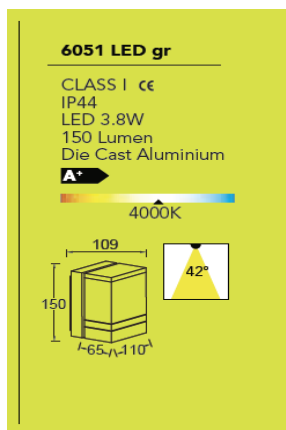

FUNCTIONAL

LUTEC

CONNECTED BY LIGHTING

Model No	6041-GR
Type	Modern - Diffuse Light
Bulb type	Dedicated LED
Power	3.8 watts
Output	150 Lumens
Colour Temp.	4,000 CCT
Dimension	H 150 x D 109 x W 110
Material	Heavy-duty die cast aluminium clear diffuser PC Du-pont powder coat
Finish	Grey Powder Coat finish
IP	54
Lighting style	Diffuse accented illumination