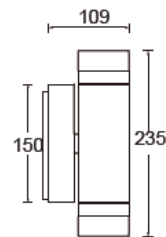

ARCHITECTURAL

LUTEC

CONNECTED BY LIGHTING

A+