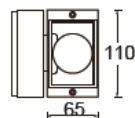

ARCHITECTURAL

LUTEC

CONNECTED BY LIGHTING

A+