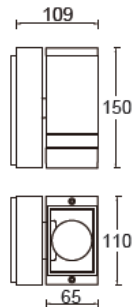

ARCHITECTURAL

LUTEC

CONNECTED BY LIGHTING

A+

Model No	FOCUS 6051
Type	Modern – Down light
Bulb type	LED Lextar 3030
Power	3.8 watt
Output	150 lumen
Colour Temp.	4000K
Dimension	110*109*150 mm
Material	Heavy-duty die cast Aluminium Tempered clear Glass
Finish	Silver/Grey Powder Coating
IP rating	44
Guarantee	5 years
Function	Spotlight & wall washer