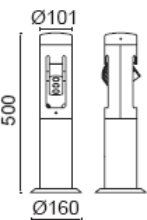

# LUTEC

CONNECTED BY LIGHTING

A+

Model No	CYLIN 6142-1-500
Type	Modern bollard adjustable head
Bulb type	LED CREE XPE
Power	9 watt
Output	500 lumen
Colour Temp.	4000K
Dimension	101*160*500 mm
Material	Heavy-duty die cast Aluminium Clear glass
Finish	Silver/Grey Powder Coating
IP	54
Gaurantee	<b>5 years</b>
Features	Adjustable head 108°
Function	Bollard Light & Adjustable