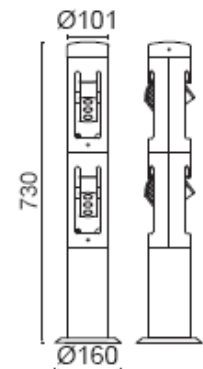

ARCHITECTURAL

LUTEC

CONNECTED BY LIGHTING

A+

Model No	CYLIN 6142-2-730
Type	Modern bollard with adj head
Bulb type	LED CREE XPE
Power	19 watt
Output	1000 lumen
Colour Temp.	4000K
Dimension	101*160*730 mm
Material	Heavy-duty die cast Aluminium Clear glass
Finish	Grey Powder Coat finish
IP	54
Gaurance	5 years
Features	Orientable head 108°
Function	Bollard Light & Adjustable