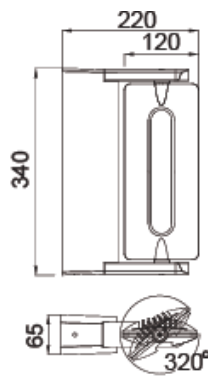

# LUTEC

CONNECTED BY LIGHTING

A+

<b>Model No</b>	<b>LEDSPOT 6144-1 GR</b>
Type	Modern – Moveable head
Bulb type	LED CREE XPG
Power	25 watt
Output	2,700 lumen
Colour Temp.	4000K
Dimension	340*220*65mm
Material	Heavy-duty die cast Aluminium Clear PC diffuser
Finish	Grey Powder Coat finish
IP	65
Features	Adjustable, up and down head through 320°
Function	Floodlight & wall washer for up or down lighting