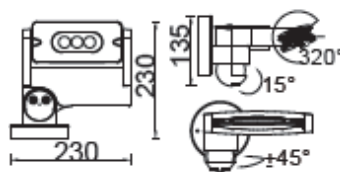

ARCHITECTURAL

LUTEC

Model No	LEDSPOT 6144S-1-PIR GR
Type	Modern – with adjustable LED headup and down 320 degree rotates 230 degree and PIR rotates 145 degree and up or down by 15 degrees
Bulb type	CREE LED
Power	9 watts
Output	605 lumen
Colour Temp.	4000K
Dimension	230*230*135mm
Material	Heavy-duty die cast Aluminium Clear glass diffuser
Finish	Grey Powder Coat finish
IP	54
Features	Orientable head 320 and rotates 230
Function	Floodlight or wall washer adjustable PIR motion sensor with adjustable range, adj time on from 10 secs to 8 mins, adjustable LUX control 150 degree field of vision up to 12 mtr