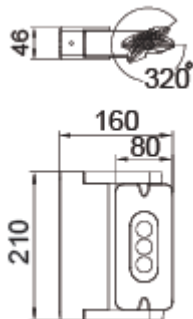

ARCHITECTURAL

LUTEC

CONNECTED BY LIGHTING

A+

Model No

LEDSPOT 6144S-1

Type

Modern – Moveable head

Dimension

210*160*46 mm

Material

Heavy-duty die cast Aluminium,
Clear glass diffuser

Finish

Silver/Grey Powder Coating

IP

65

Features

Adjustable head through
320°

Function

Superbly designed floodlight
or wall washer, can be used to
uplight or down light, creating
a grazing affect