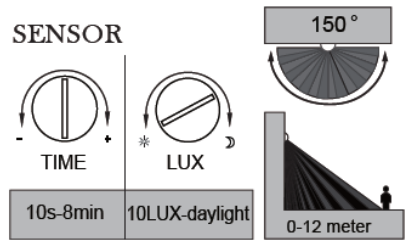

# ARCHITECTURAL

A+

Model No	LEDSPOT 6144S-2-PIR GR
Type	Modern – Moveable head
Bulb type	CREE LED
Power	18 watt
Output	1,210 total lumens
Colour Temp.	4000K
Dimension	320*230*135mm
Material	Heavy-duty die cast Aluminium Clear glass
Finish	Grey Powder Coat finish
IP	54
Features	Two adjustable LED heads through 320°
Function	Flood light light or wall washer adjustable PIR motion sensor with adjustable range, adj time on from 10 secs to 8 mins, adjustable LUX control, 150 degree field of vision up to 12 mtr range