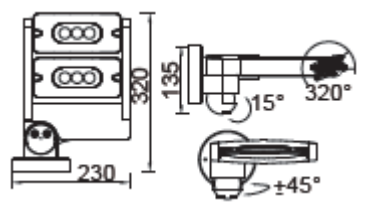

# ARCHITECTURAL

A+

Model No	LEDSPOT 6144S-2-PIR GR
Type	Modern – Moveable head
Bulb type	CREE LED
Power	18 watt
Output	1,210 total lumens
Colour Temp.	4000K
Dimension	320*230*135mm
Material	Heavy-duty die cast Aluminium Clear glass
Finish	Grey Powder Coat finish
IP	54
Features	Two adjustable LED heads through 320°
Function	Flood light light or wall washer adjustable PIR motion sensor with adjustable range, adj time on from 10 secs to 8 mins, adjustable LUX control, 150 degree field of vision up to 12 mtr range