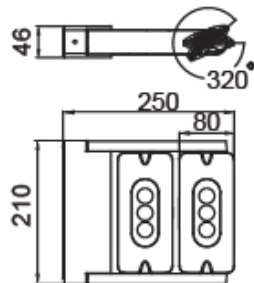

ARCHITECTURAL

LUTEC

CONNECTED BY LIGHTING

A+

Model No	LEDSPOT 6144S-2
Type	Modern – Moveable head
Bulb type	LED CREE XPE
Power	18 watt
Output	1210 lumen
Colour Temp.	4000 K
Dimension	210*250*46 mm
Material	Heavy-duty die cast Aluminium, Clear glass diffusor
Finish	Silver/Grey Powder Coating
IP	65
Features	Two independently adjustable head that rotate through 320each
Function	Flood light and wall washer, omni directional to allow for up and downlighting