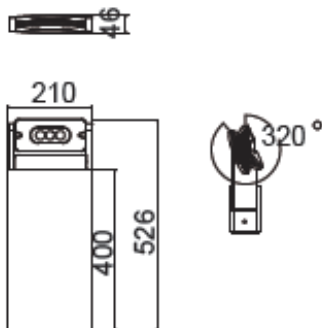

ARCHITECTURAL

LUTEC

CONNECTED BY LIGHTING

A+

Model No	LEDSPOT 6146S-1-526 GR
Type	Modern – Movable head
Bulb type	Cree LED
Power	9 watt
Output	605 lumen
Colour Temp.	4000 K
Dimension	210*526 mm
Material	Heavy-duty die cast Aluminium, Clear glass diffuser
Finish	Grey Powder Coat finish
IP	65
Features	Adjustable LED head 320°
Function	Bollard, pathways driveways and general exterior illumination