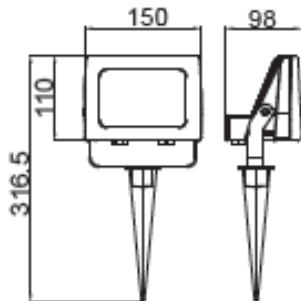

SECURITY & WORK LIGHT

LUTEC

CONNECTED BY LIGHTING

A+

Model No	NEGARA 6170S-SP si
Type	Floodlight
Bulb type	LED LG 5250
Power	10 watt
Output	860 lumen
Colour Temp.	4000 K
Dimension	150*372 mm
Material	Heavy-duty die cast aluminum Clear PC diffuser with 5M cable
Finish	Silver Powder Coat finish
IP	54
Function	Floodlight with head. Powerfull light output for general garden and exterior illumination