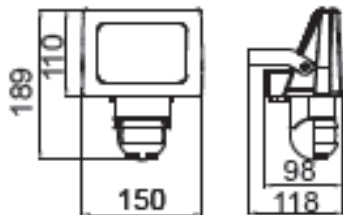

SECURITY & WORK LIGHT

LUTEC

CONNECTED BY LIGHTING

A+

Model No	NEGARA 6170S-PIR
Type	Floodlight
Bulb type	LED LG 5250
Power	10 watt
Output	860 lumen
Colour Temp.	4000 K
Dimension	150*118*189 mm
Material	Heavy-duty die cast aluminum Clear PC
Finish	Silver Powder Coating
IP	54
Guarantee	5 Years
Function	Moveable head. Powerfull light output, adjustable PIR motion sensor.