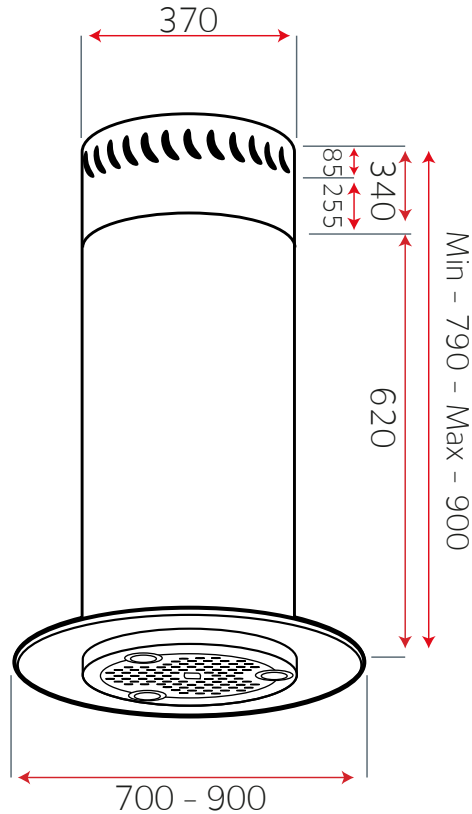

Reducer Collar reduces the motor exhaust from 150mm to 125mm if required (Already supplied in box)

\*\*Please note this hood must be installed on a minimum of 125mm Ducting\*\*

Spare Motor 980 m<sup>3</sup>/hr  
- Fits Models 70cm - 90cm

Min - 790 - Max - 900

Please note the Subframe for the LA-RND ISL is adjustable and has a sliding mechanism on the ceiling bracket for easy installation.

### Mesh Grills (current Models)

LA-RND-ISL x1      250x220  
(All Models)

\*\*Please note you must measure your mesh grill size. Older models will have different sizes to current models\*\*