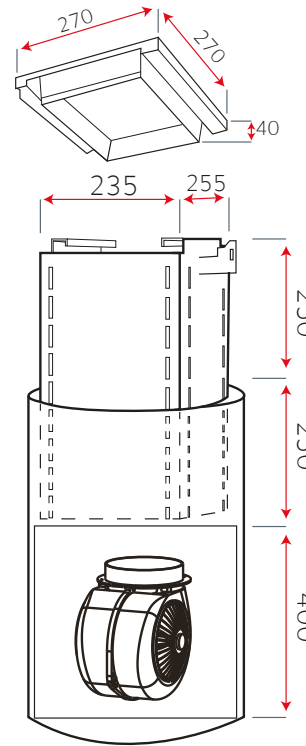

Reducer Collar reduces the motor exhaust from 150mm to 125mm if required (Already supplied in box)

\*\*Please note this hood must be installed on a minimum of 125mm Ducting\*\*

Spare Motor 980 m<sup>3</sup>/hr  
- Fits Models 70cm - 90cm

Min - 790 - Max - 900

Please note the Subframe for the LA-RND ISL is adjustable and has a sliding mechanism on the ceiling bracket for easy installation.

### Mesh Grills (current Models)

LA-RND-ISL x1      250x220  
(All Models)

\*\*Please note you must measure your mesh grill size. Older models will have different sizes to current models\*\*