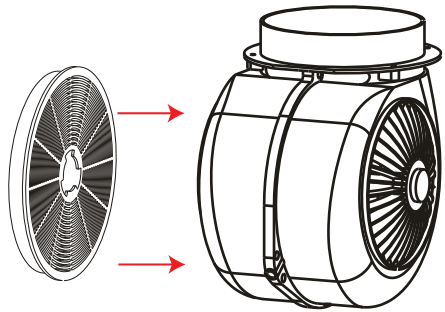

# LA-CAN-SS

Reducer Collar reduces the motor exhaust from 150mm to 125mm if required (Already supplied in box)

\*\*Please note this hood must be installed on a minimum of 125mm Ducting\*\*

Spare Motor 950 m<sup>3</sup>/hr  
- Fits Models 52cm - 74cm