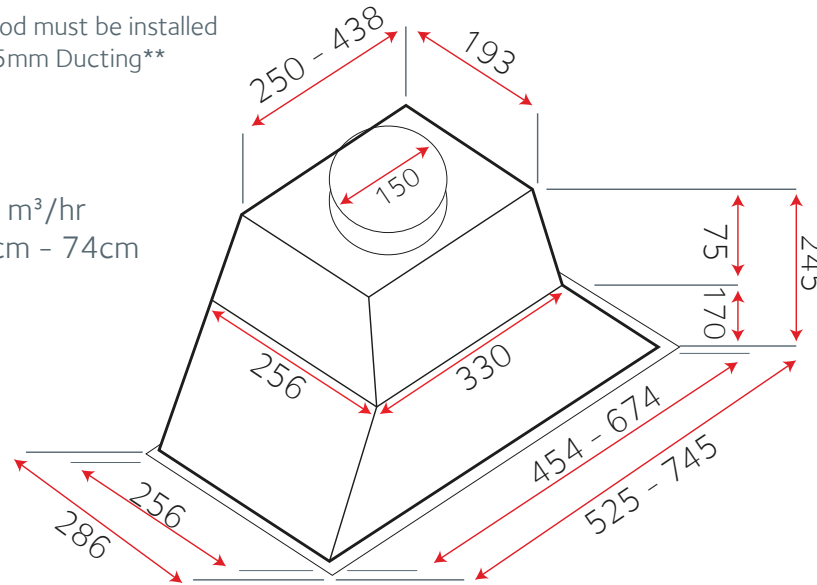

# LA-CAN-SS

Reducer Collar reduces the motor exhaust from 150mm to 125mm if required (Already supplied in box)

\*\*Please note this hood must be installed on a minimum of 125mm Ducting\*\*

Spare Motor 950 m<sup>3</sup>/hr  
- Fits Models 52cm - 74cm

Mesh Grills (current Models)

LA-52-CAN-SS x1 376x176  
LA-74-CAN-SS x1 376x176

\*\*Please note you must measure your mesh grill size. Older models will have different sizes to current models\*\*