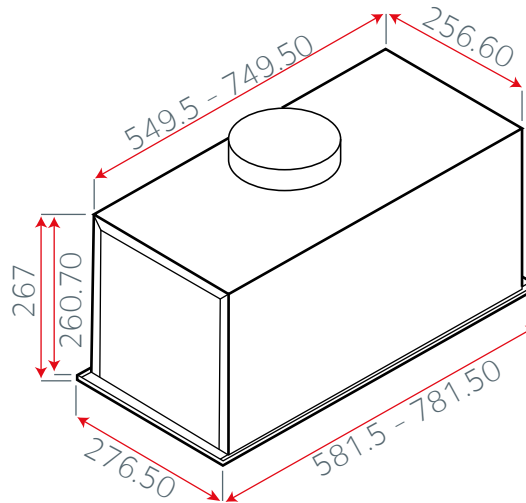

LUXAIRTM
EXTRACTION WITH ATTRACTION

LA-CAN-VOGUE

Reducer Collar reduces the motor exhaust from 150mm to 125mm if required (Already supplied in box)

Please note this hood must be installed on a minimum of 125mm Ducting

Spare Motor 950 m³/hr
- Fits Models 58cm - 78cm

2x Charcoal Filter 1

(2 Filters Per Pack, 1 either side of Motor)

Replacement Switch

Please contact Luxair for further information

LED Driver

Please contact Luxair for more information

- 4x 1.2w LED Light Fittings

Mesh Grills (current Models)

| | | |
|-----------------|----|---------|
| LA-58-CAN-VOGUE | x2 | 228x169 |
| LA-74-CAN-VOGUE | x3 | 228x169 |

Please note you must measure your mesh grill size. Older models will have different sizes to current models