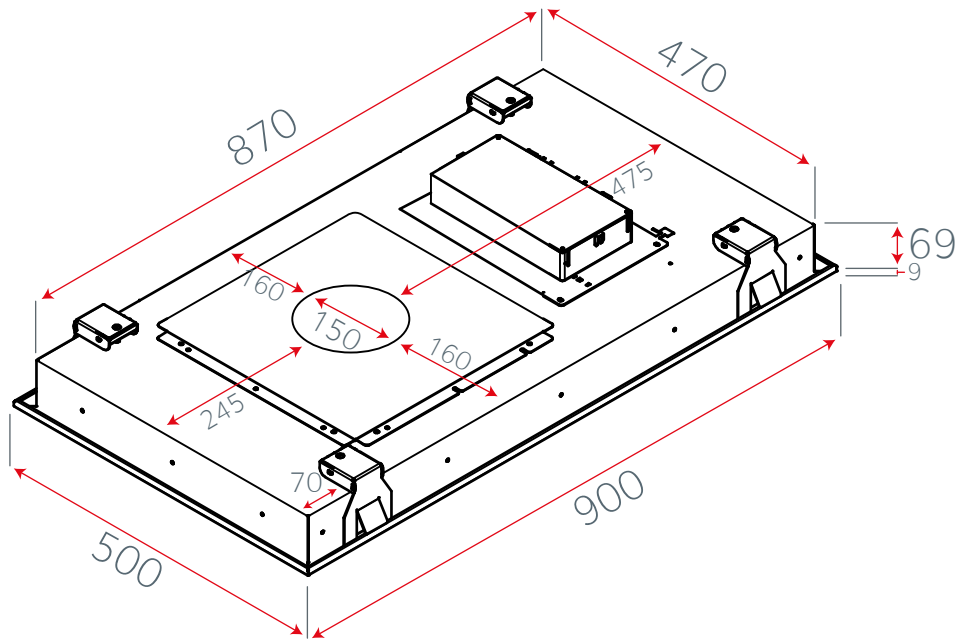

6" - 180 x 95 Ducting

Wall Mounted External Motor

Pitched Roof External Motor

Flat Roof External Motor