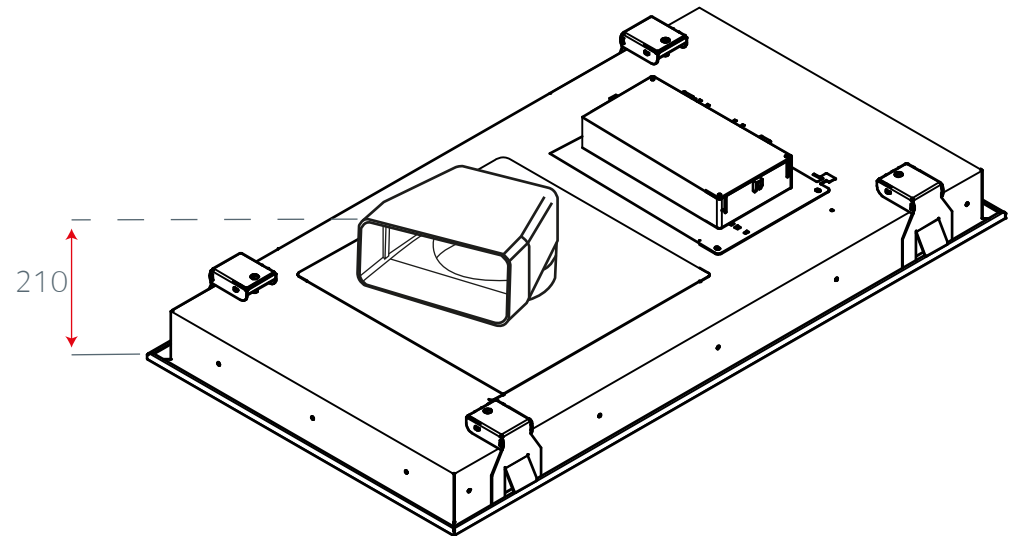

6" - 180 x 95 Ducting

Wall Mounted External Motor

Pitched Roof External Motor

Flat Roof External Motor