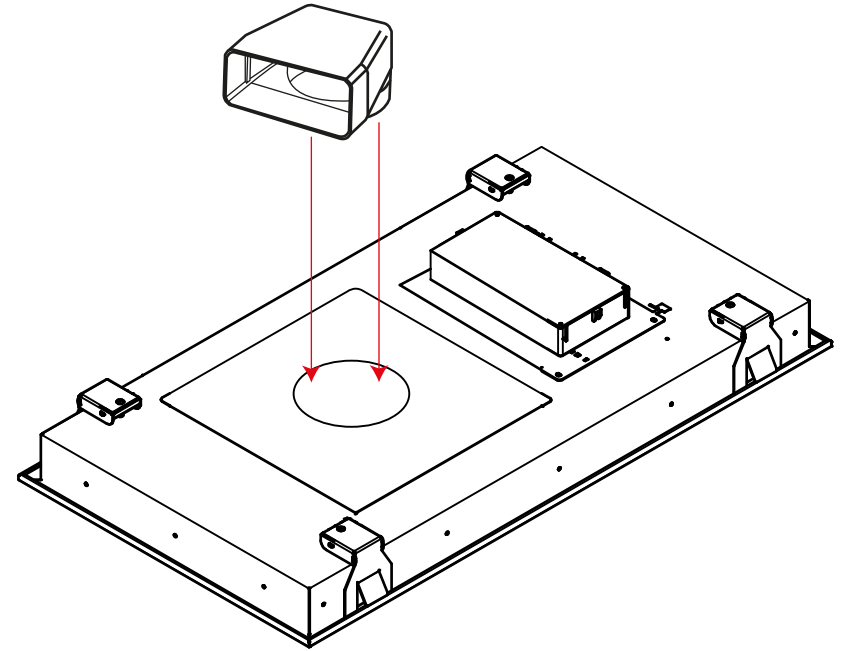

6" - 180 x 95 Ducting

Wall Mounted External Motor

Pitched Roof External Motor

Flat Roof External Motor