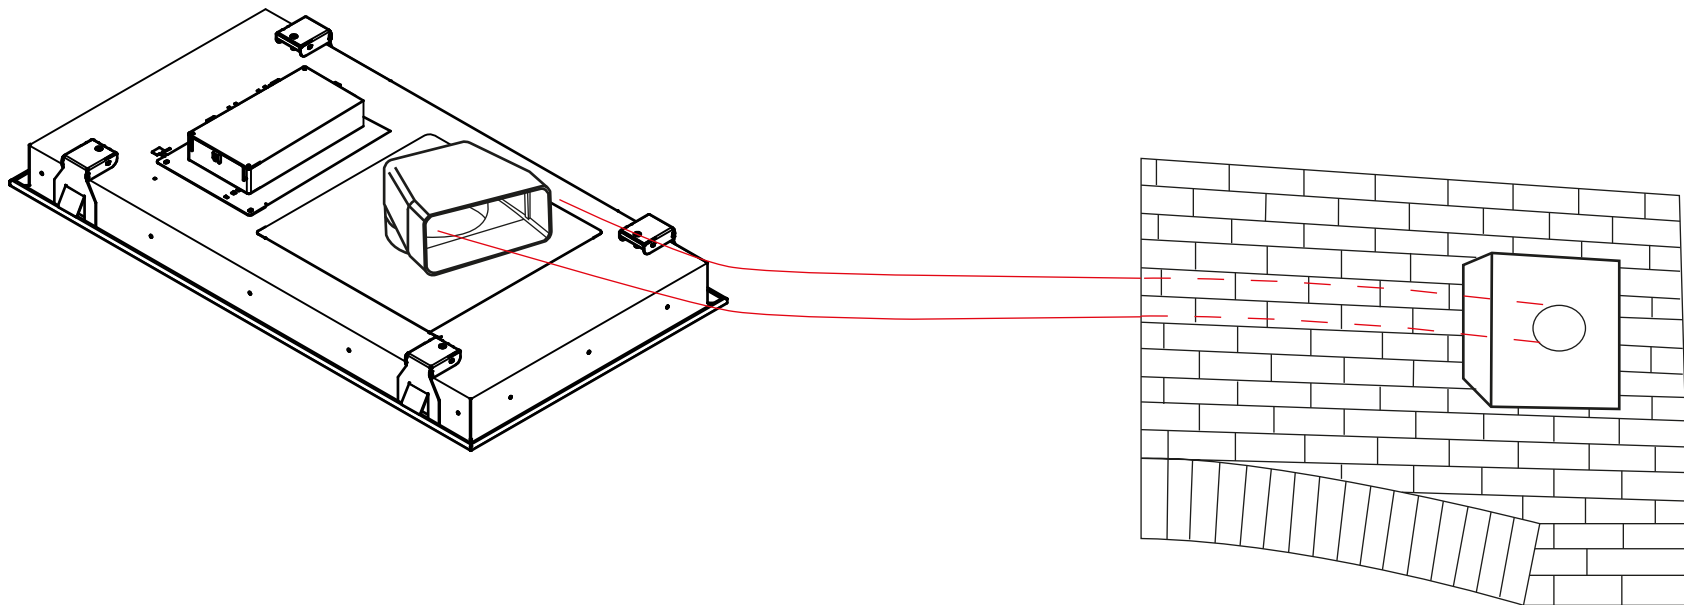

6" - 180 x 95 Ducting

Wall Mounted External Motor

Pitched Roof External Motor

Flat Roof External Motor