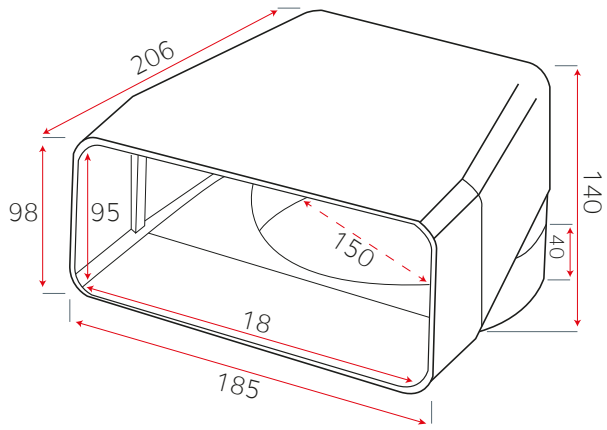

6" - 180 x 95 Ducting

Wall Mounted External Motor

Pitched Roof External Motor

Flat Roof External Motor