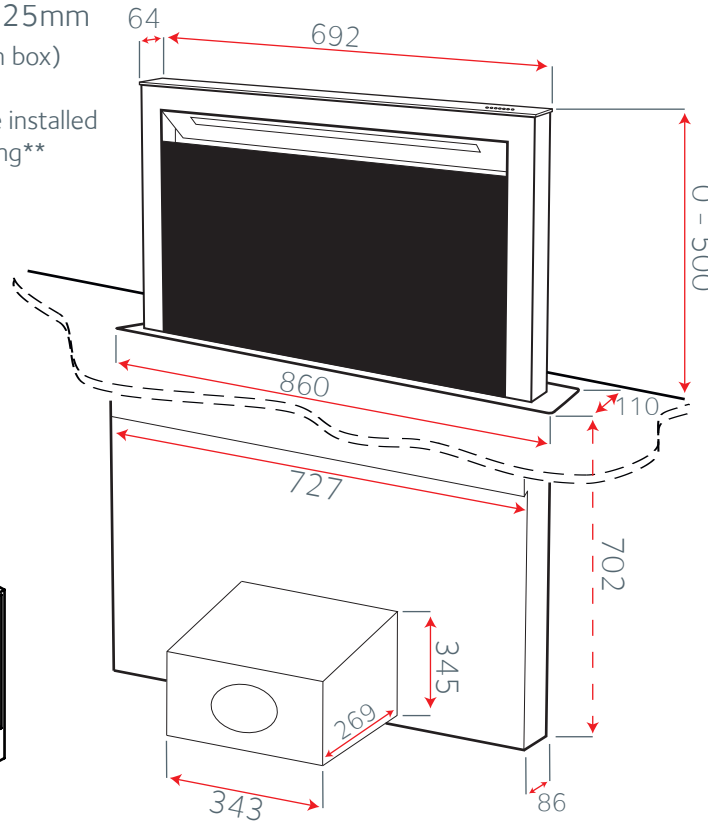

LUXAIRTM
EXTRACTION WITH ATTRACTION

LA-DWN

Reducer Collar reduces the motor exhaust from 150mm to 125mm if required (Already supplied in box)

Please note this hood must be installed on a minimum of 125mm Ducting

Spare Motor 1200 m³/hr

Cut Out
100

738

Replacement Switch-
Touch Sensitive

Please contact Luxair for further information

LED Driver

Please contact Luxair for more information

- 1x 6w LED Decorative Strip

Mesh Grills (current Models)

LA-DWN x2 254x234
(All Models)

2x Matt Charcoal Filter

Please note this filter fits directly on to the mesh grills. They are washable and reusable

Please note you must measure your mesh grill size. Older models possibly have different sizes to current models