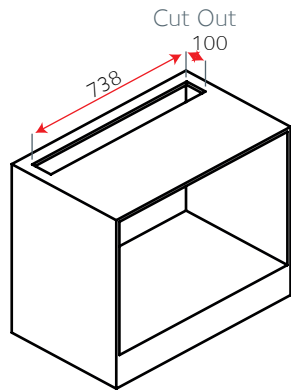

Cut Out
100

738