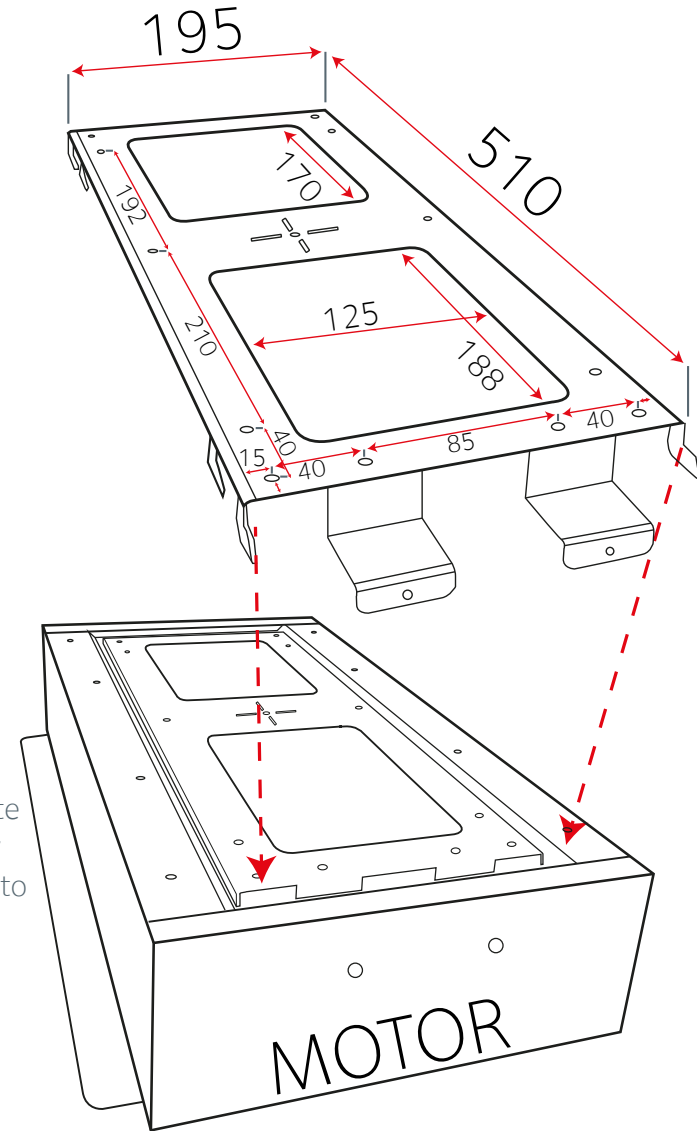

LUXAIR™
EXTRACTION WITH ATTRACTION

LA-LUNA-STRATOS

- 4x 3w LED Lights

Spare Motor 950 m³/hr
- New Flat 'A' Rated Energy Efficient Motor

Mesh Grills (current Models)

LA-LUNA-STRATOS x1 345x358
(All Models)

Please note you must measure your mesh grill size. Older models will have different sizes to current models

Secure the mounting plate to the ceiling then simply push the ceiling hood on to the secured bracket.