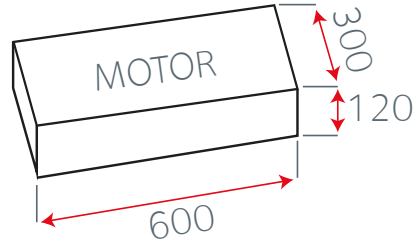

LUXAIR™
EXTRACTION WITH ATTRACTION

LA-LUNA-STRATOS

- 4x 3w LED Lights

Spare Motor 950 m³/hr
- New Flat 'A' Rated Energy Efficient Motor

Mesh Grills (current Models)

LA-LUNA-STRATOS x1 345x358
(All Models)

Please note you must measure your mesh grill size. Older models will have different sizes to current models