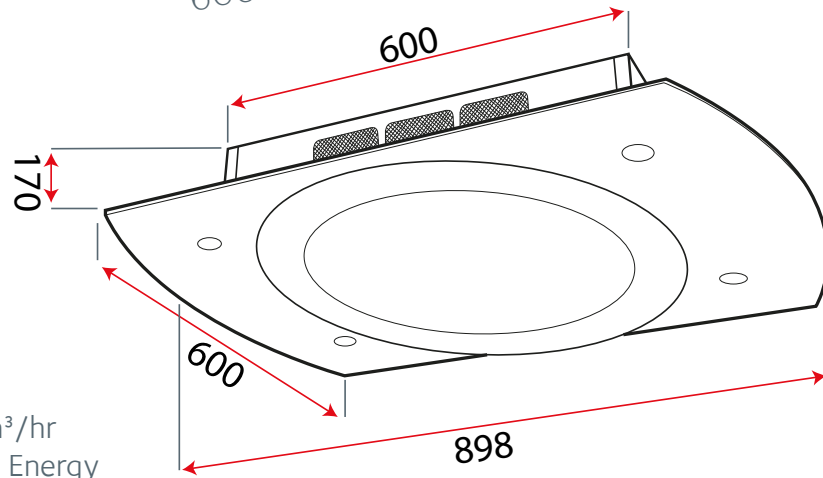

LUXAIR™
EXTRACTION WITH ATTRACTION

LA-LUNA-STRATOS

- 4x 3w LED Lights

Spare Motor 950 m³/hr
- New Flat 'A' Rated Energy Efficient Motor

Mesh Grills (current Models)

LA-LUNA-STRATOS x1 345x358
(All Models)

Please note you must measure your mesh grill size. Older models will have different sizes to current models

Secure the mounting plate to the ceiling then simply push the ceiling hood on to the secured bracket.