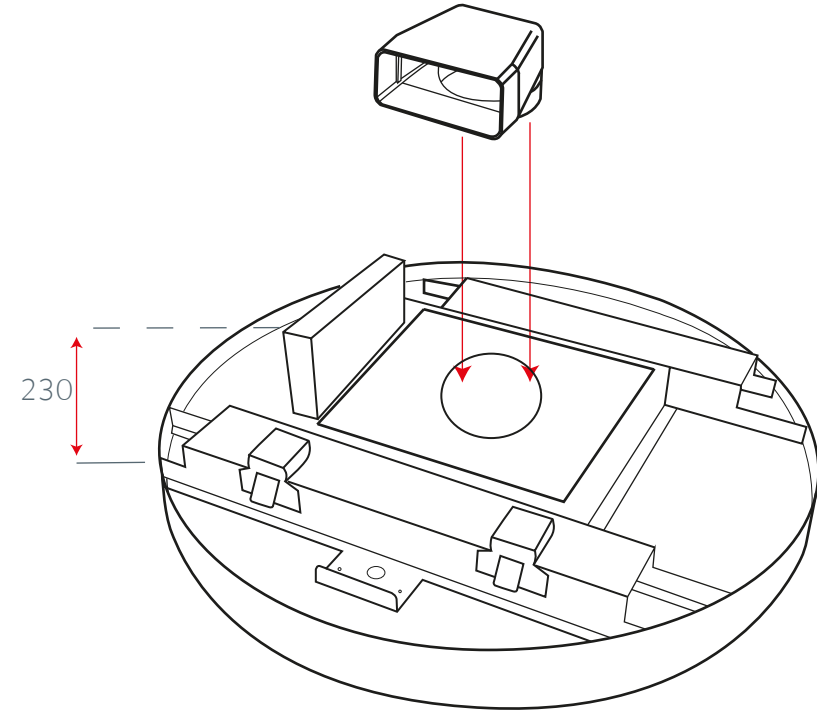

LUXAIR™
EXTRACTION WITH ATTRACTION

Tolvi RND External Motor

6" - 180 x 95 Ducting

Wall Mounted External Motor

Pitched Roof External Motor

Flat Roof External Motor