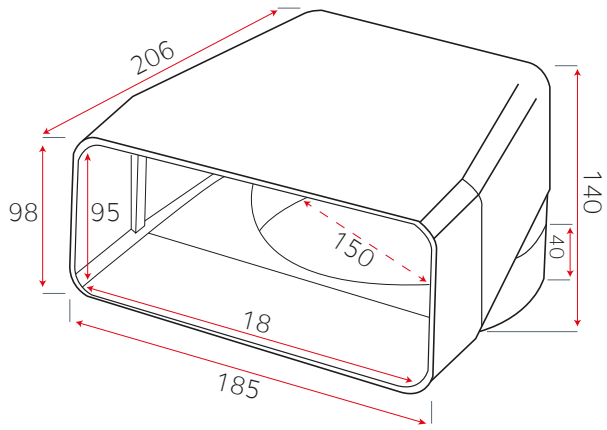

LUXAIR™
EXTRACTION WITH ATTRACTION

Tolvi RND External Motor

6" - 180 x 95 Ducting

Wall Mounted External Motor

Pitched Roof External Motor

Flat Roof External Motor