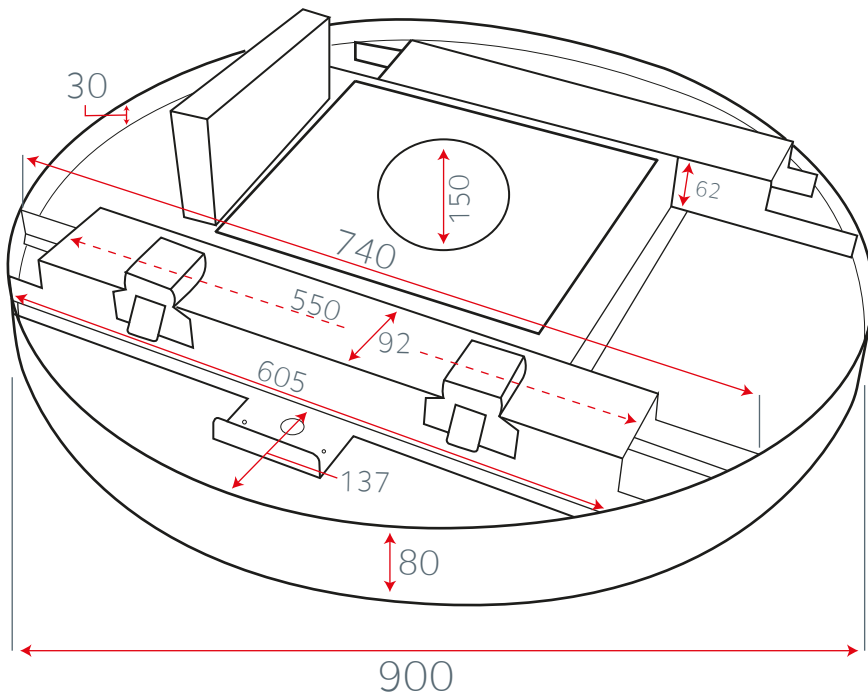

LUXAIR™
EXTRACTION WITH ATTRACTION

Tolvi RND External Motor

6" - 180 x 95 Ducting

Wall Mounted External Motor

Pitched Roof External Motor

Flat Roof External Motor