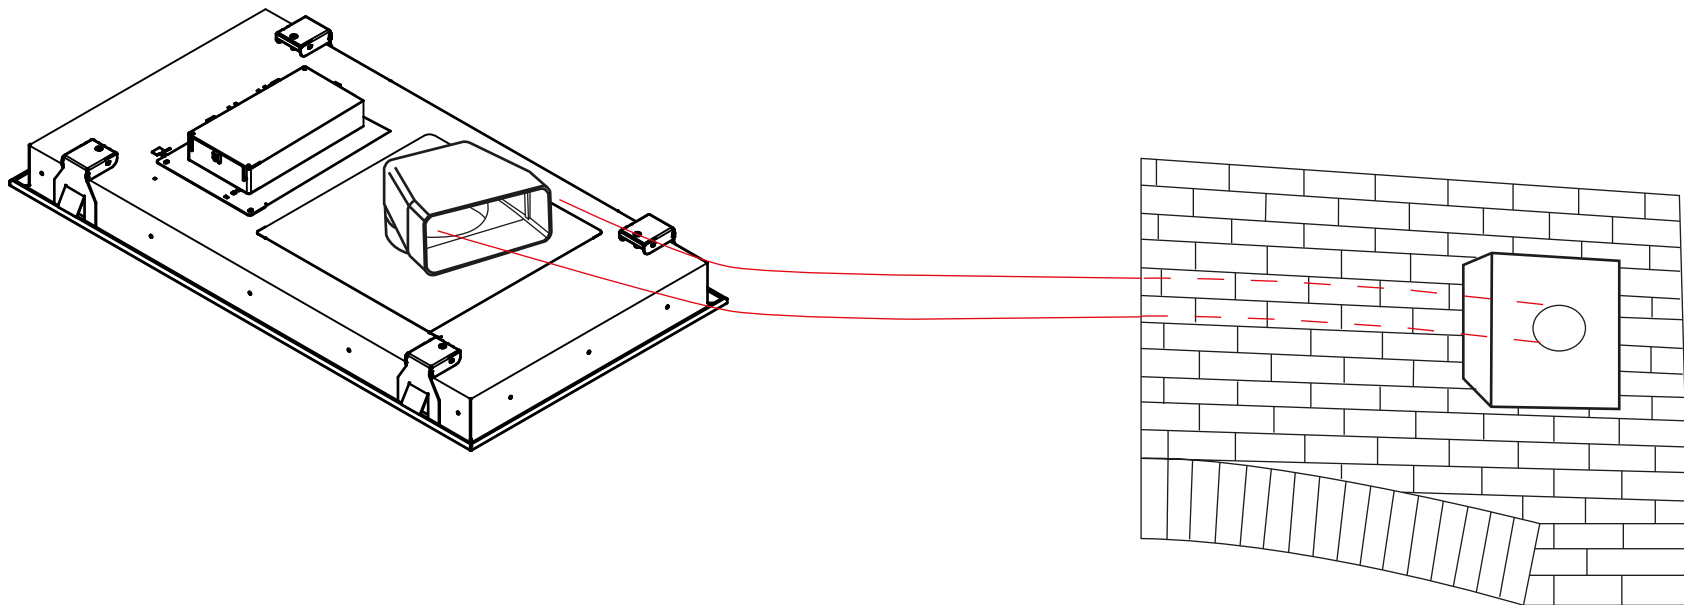

LUXAIR™
EXTRACTION WITH ATTRACTION

Tolvi RND External Motor

6" - 180 x 95 Ducting

Wall Mounted External Motor

Pitched Roof External Motor

Flat Roof External Motor