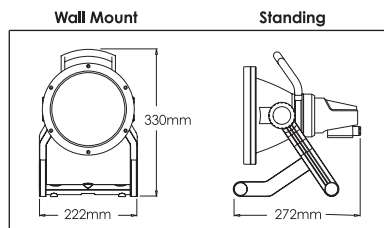

Industry Standards

Europe
EN60598-1
EN60598-2-4