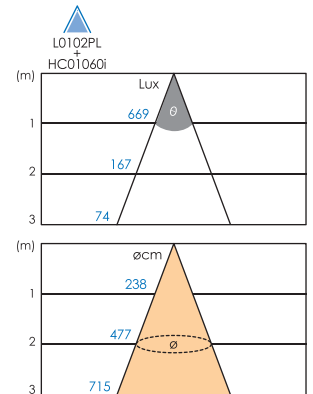

Applications

Gardens, garages, construction sites, landscapes and security lights.

ADVANT

NEW

Order Code	Lamp Base	Width (mm)	Length (mm)	Weight (g)
896128	E27	222	272	1375

60 Watt
15,000 hours
Standard Pack 4 (1)
Colour Temp WARM or COOL WHITE
4000lm

60w CLUSTERLITE Lamp required, please order separately. Please refer to page 22 for full lamp specification.

PRODUCT INFORMATION

Luminaire for MEGAMAN® CLUSTERLITE TUBULAR Lamps

- Produces high luminous flux with higher energy-savings.
- Less heat produced.
- 3m Cable length.
- IP66.
- Excellent lumen maintenance - 76% over lamp life.
- Choice of colour temperature.
- Lamp contains ballast in base.
- Complete with bracket, garden spike and carrying handle.