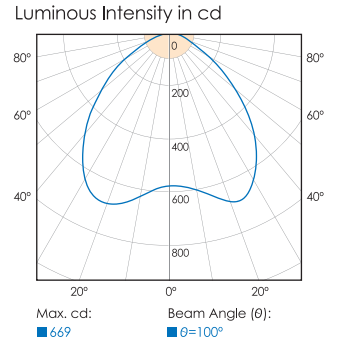

Applications

Gardens, garages, construction sites, landscapes and security lights.

ADVANT

NEW

Order Code	Lamp Base	Width (mm)	Length (mm)	Weight (g)
896128	E27	222	272	1375

60 Watt
15,000 hours
Standard Pack 4 (1)
Colour Temp WARM or COOL WHITE
4000lm

60w CLUSTERLITE Lamp required, please order separately. Please refer to page 22 for full lamp specification.

PRODUCT INFORMATION

Luminaire for MEGAMAN® CLUSTERLITE TUBULAR Lamps

- Produces high luminous flux with higher energy-savings.
- Less heat produced.
- 3m Cable length.
- IP66.
- Excellent lumen maintenance - 76% over lamp life.
- Choice of colour temperature.
- Lamp contains ballast in base.
- Complete with bracket, garden spike and carrying handle.