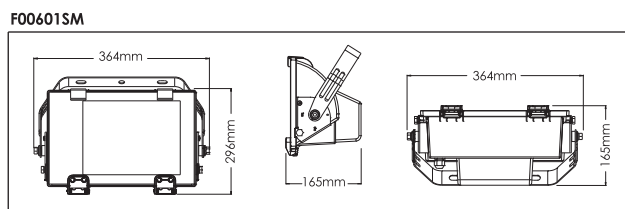

PRODUCT INFORMATION

Luminaire for MEGAMAN® CLUSTERLITE

- Matt silver finish.
- For outdoor use.
- Specially designed for the 60w CLUSTERLITE.
- Offers powerful and uniform floodlight illumination.
- Built with extra light-weight and durable PC material.
- Excellent lumen maintenance - 76% over lamp life.
- For more information on lamps please see page 22.