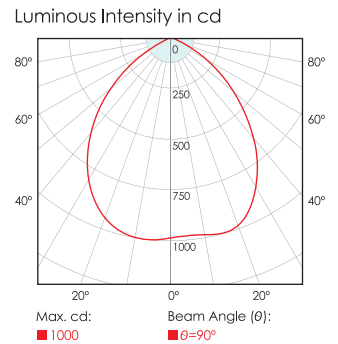

KEPPA series

Versatile and Contemporary

The MEGAMAN® KEPPA floodlights offer a versatile and contemporary approach to exterior lighting. This luminaire is extra light-weight and durable, offering designers and architects a wide range of suitable applications.

Applications

Signages, billboards, entrance areas, façade lighting and floodlighting options.

KEPPA

Order Code	Lamp Base	Width (mm)	Length (mm)	Weight (g)
703291	E27	222	272	1375

NEW

F006015M

60 Watt   15,000 hours   Standard Pack 12 (1)   Colour Temp WARM or COOL WHITE   4000lm

60w CLUSTERLITE Lamp required, please order separately. Please refer to page 22 for full lamp specification.

PRODUCT INFORMATION

Luminaire for MEGAMAN® CLUSTERLITE

- Matt silver finish.
- For outdoor use.
- Specially designed for the 60w CLUSTERLITE.
- Offers powerful and uniform floodlight illumination.
- Built with extra light-weight and durable PC material.
- Excellent lumen maintenance - 76% over lamp life.
- For more information on lamps please see page 22.

Industry Standards

1. Europe
2. EN55015
   - EN61000-3-2
   - EN60598-1
   - EN60598-2-1
   - EN60598-2-7