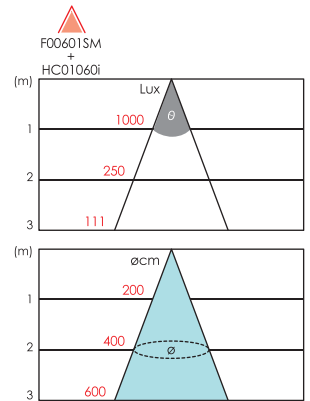

KEPPA series

Versatile and Contemporary

The MEGAMAN® KEPPA floodlights offer a versatile and contemporary approach to exterior lighting. This luminaire is extra light-weight and durable, offering designers and architects a wide range of suitable applications.

Applications

Signages, billboards, entrance areas, façade lighting and floodlighting options.

KEPPA

Order Code	Lamp Base	Width (mm)	Length (mm)	Weight (g)
703291	E27	222	272	1375

NEW

F006015M

60 Watt   15,000 hours   Standard Pack 12 (1)   Colour Temp WARM or COOL WHITE   4000lm

60w CLUSTERLITE Lamp required, please order separately. Please refer to page 22 for full lamp specification.

PRODUCT INFORMATION

Luminaire for MEGAMAN® CLUSTERLITE

- Matt silver finish.
- For outdoor use.
- Specially designed for the 60w CLUSTERLITE.
- Offers powerful and uniform floodlight illumination.
- Built with extra light-weight and durable PC material.
- Excellent lumen maintenance - 76% over lamp life.
- For more information on lamps please see page 22.

Industry Standards

1. Europe
2. EN55015
   - EN61000-3-2
   - EN60598-1
   - EN60598-2-1
   - EN60598-2-7