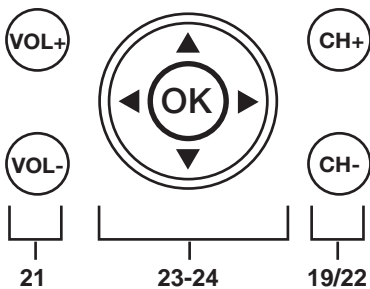

Blue LED

SLX