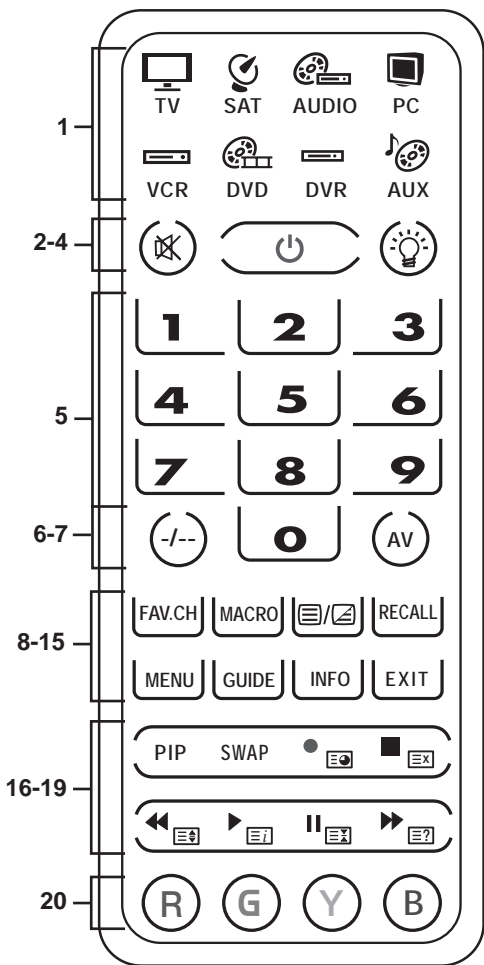

Blue LED

SLX