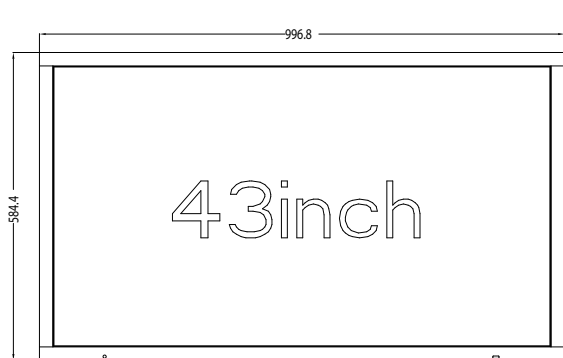

Residential Outdoor Spaces

Bespoke Projects

Established in 2008

ProofVision, Unit 1, Avad House, Belvue Road Northolt, London UB5 5HY
+ 44 (0) 203 4111 693 sales@proofvision.co.uk

SPECIFICATION

LED Spec

Panel size	43"
Aspect ratio	16:9
Resolution	3840 x 2160
Contrast ratio	3000:1
Brightness	1500cd/m2
Viewing angle	H:178°, V:178°
Response time	5ms

Physical

Dimensions	996.8mm x 584.4mm x 81.5mm
VESA Pattern	700mm x 400mm

Package Contents

TV	x1
Power Lead	x1
Remote control	x1
User/install guide	x1

CAD DRAWINGS

(All dimensions are mm)

REQUIRED ACCESSORIES