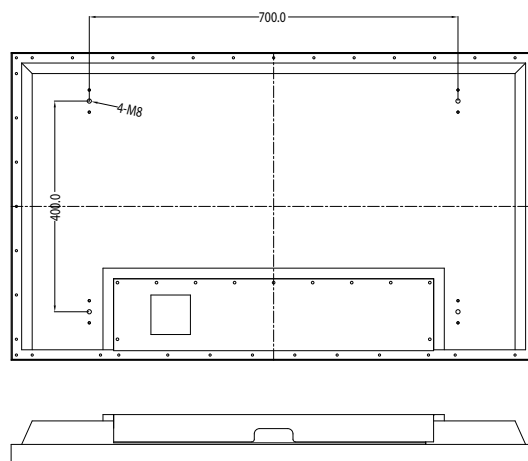

Physical

Dimensions	996.8mm x 584.4mm x 81.5mm
VESA Pattern	700mm x 400mm

Package Contents

TV	x1
Power Lead	x1
Remote control	x1
User/install guide	x1

CAD DRAWINGS

(All dimensions are mm)

REQUIRED ACCESSORIES