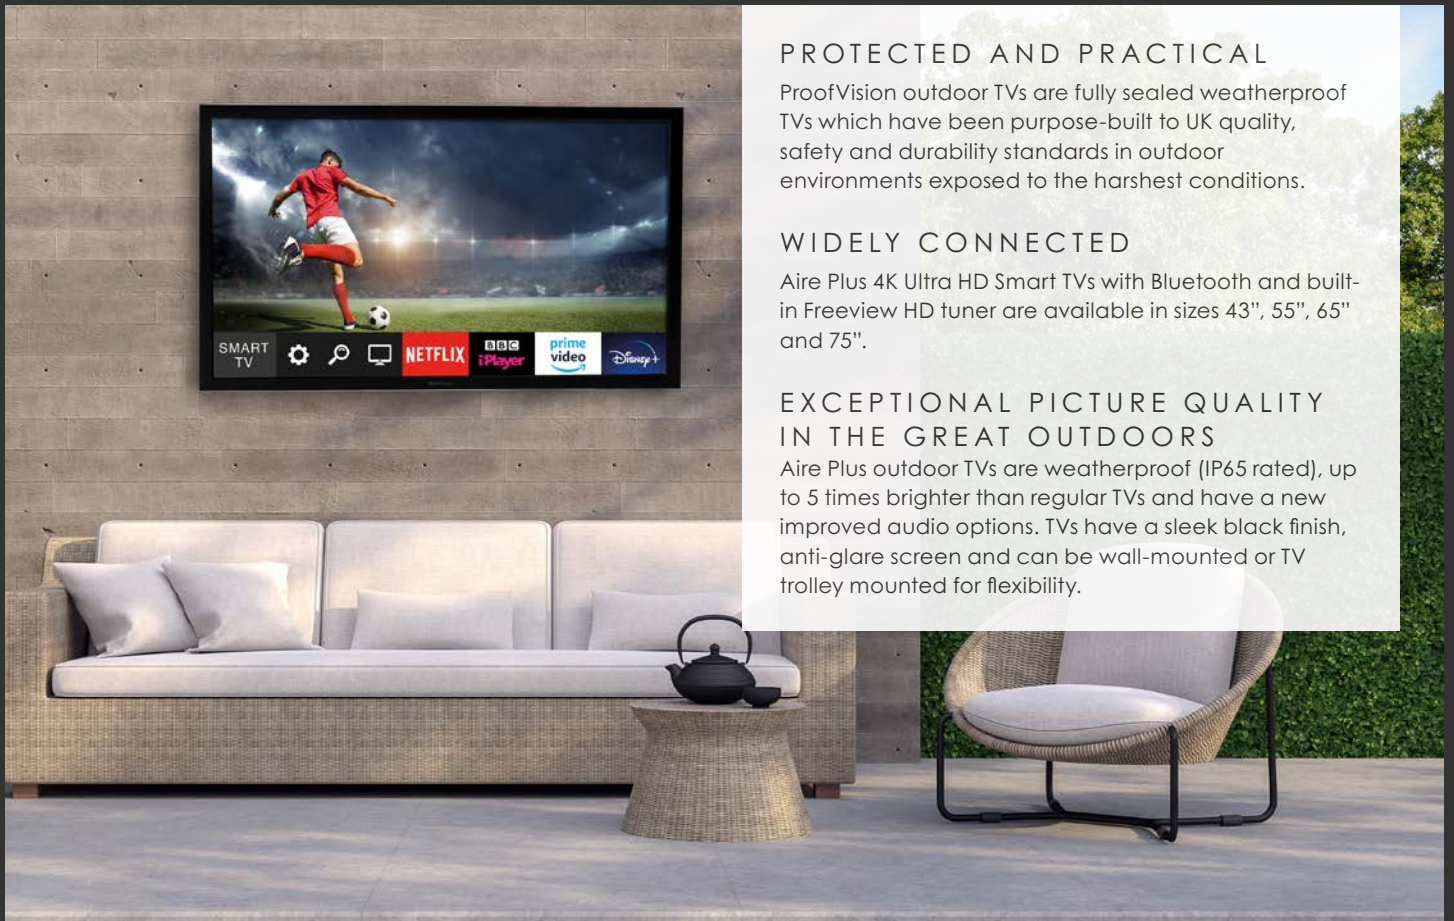

AIRE PLUS 43" OUTDOOR SMART TV

PV43AP-A

PROTECTED AND PRACTICAL

ProofVision outdoor TVs are fully sealed weatherproof TVs which have been purpose-built to UK quality, safety and durability standards in outdoor environments exposed to the harshest conditions.

WIDELY CONNECTED

Aire Plus 4K Ultra HD Smart TVs with Bluetooth and built-in Freeview HD tuner are available in sizes 43", 55", 65" and 75".

EXCEPTIONAL PICTURE QUALITY IN THE GREAT OUTDOORS

Aire Plus outdoor TVs are weatherproof (IP65 rated), up to 5 times brighter than regular TVs and have a new improved audio options. TVs have a sleek black finish, anti-glare screen and can be wall-mounted or TV trolley mounted for flexibility.

KEY FEATURES

-  **4K Ultra HD Display**
-  **Smart TV with Bluetooth**
-  **Full HD TV tuner**
-  **Up to five times brighter than regular TVs**
-  **Operating temperatures of -20°C to 60°C up to 16hrs/day**
-  **Made from aluminium for use in direct sunlight**

-  **Available in sizes 43", 55", 65", 75"**
-  **178 x 178 viewing angle**
-  **IP65 rated**
-  **2 year warranty**
-  **New improved amplifier audio output**
-  **Anti-glare screen**

SUITABLE FOR

Commercial Outdoor Spaces