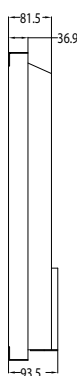

Physical

Dimensions	996.8mm x 584.4mm x 81.5mm
VESA Pattern	700mm x 400mm

Package Contents

TV	x1
Power Lead	x1
Remote control	x1
User/install guide	x1

CAD DRAWINGS

(All dimensions are mm)

REQUIRED ACCESSORIES

Bracket
PVOM01-PLUS

Speakers (White)
PV-NSAW392

Speakers (Black)
PV-NSAW392