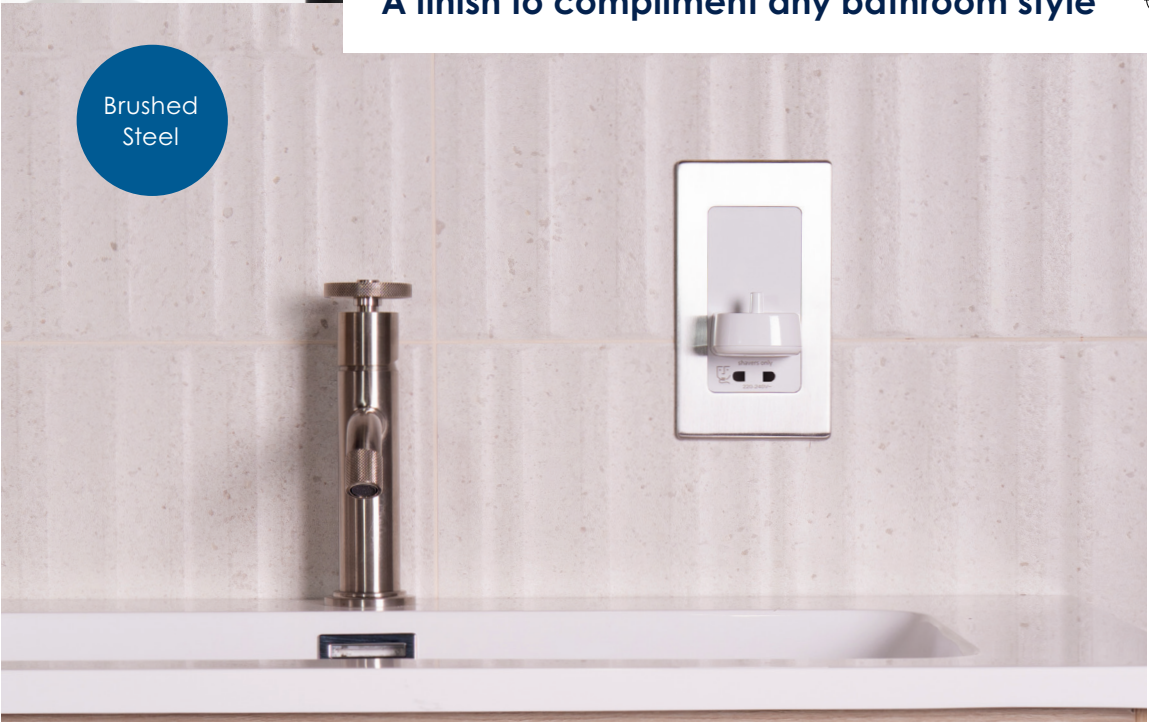

PV11-B-FR
Matt Black Front Plate

PV11-BRS-FR
Brushed Brass Front Plate

Complies with BS EN 61558-2-5

White

Polished Steel

A finish to compliment any bathroom style

Brushed Steel

Oral-B Compatible Chargers