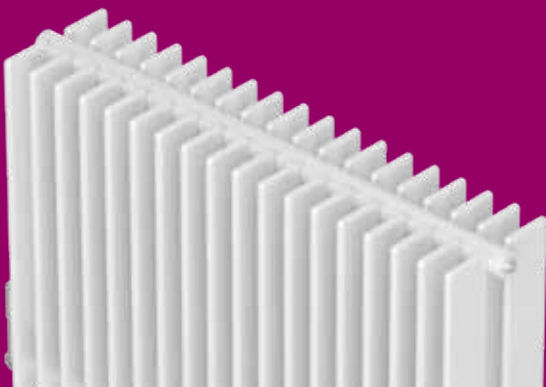

Features

- Available in one standard height – 600mm
- Available in 7 lengths from 600 mm to 1600 mm
- Available in single and double element options
- Also available in 35mm tube option – see page 15
- Also available in vertical option
- Durable powder coated in white RAL9016 paint for a brighter, whiter finish
- Manufactured and tested to BS EN 442
- Full 10-year warranty
- Highlighted product codes available from stock in white
- Available in Standard colours – see page 4
- Also available in over 180 RAL colours, contact your merchant or installer for details. Alternatively visit www.quinn-radiators.com for all of our colour options