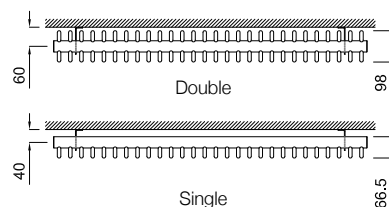

Features

- Available in one standard height – 600mm
- Available in 10 lengths from 630mm to 1995mm
- Available in single and double 35mm element options
- Also available in 70mm tube option – see page 19
- Also available in vertical option
- Durable powder coated in white RAL9016 paint for a brighter, whiter finish
- Manufactured and tested to BS EN 442
- Full 10-year warranty
- Highlighted product codes available from stock in white
- Available in Standard colours – see page 4
- Also available in over 180 RAL colours, contact your merchant or installer for details. Alternatively visit www.quinn-radiators.com for all of our colour options

Actual Dimensions

Adagio 35 Horizontal Elevation

Adagio 35 Horizontal -
Single and Double PlanAdagio 35 Horizontal -
Single and Double Section

Adagio 35 – Horizontal											
Horizontal	Radiator Length (mm)	630	700	840	980	1190	1260	1400	1610	1820	1995
Single 35mm	Water content (Ltr)	3.78	4.2	5.04	5.88	7.14	7.56	8.4	9.66	10.92	11.97
Double 35mm	Water content (Ltr)	6.84	7.6	9.12	10.64	12.92	13.68	15.2	17.48	19.76	21.66
Test Pressure	7 Bar										
Operating pressure	5.38 Bar										

Adagio 35 - Horizontal - Single						
Order Code	Height (mm)	Length (mm)	Rows of Tubes	Watts	BTU	Weight Kg's
QS3501W	600	630	18	549	1873	10.44
QS350607W	600	700	20	610	2081	11.60
QS3505W	600	840	24	732	2498	13.92
QS3502W	600	980	28	854	2914	16.24
QS350611W	600	1190	34	1037	3538	19.72
QS3506W	600	1260	36	1098	3746	20.88
QS3503W	600	1400	40	1220	4163	23.20
QS350616W	600	1610	46	1403	4787	26.68
QS350618W	600	1820	52	1586	5411	30.16
QS3504W	600	1995	57	1738	5930	33.06