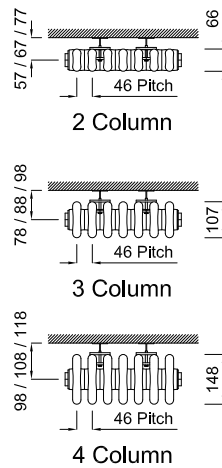

Actual Dimensions

Forza Vertical Elevation

Forza Vertical Plan

Forza Vertical Section

Water content per section in litres

	Height			
	300mm	500mm	600mm	750mm
2 Column	n/a	0.57	0.65	n/a
3 Column	0.60	0.83	0.95	1.13
4 Column	0.78	1.09	1.25	1.49

4 Column

Order code	Style	No. Sections	Height	Width	Watts	BTU	Weight Kg's
QMC401	4 Column	22	300	1012	931	3176	20.68
QMC402	4 Column	32	300	1472	1354	4620	30.08
QMC452	4 Column	18	500	828	1240	4231	27.36
QMC454	4 Column	22	500	1012	1515	5169	33.44
QMC456	4 Column	26	500	1196	1790	6107	39.52
QMC403	4 Column	12	600	552	936	3195	21.72
QMC404	4 Column	18	600	828	1404	4792	32.58
QMC405	4 Column	22	600	1012	1716	5857	39.82
QMC406	4 Column	30	600	1380	2340	7986	54.30
QMC471	4 Column	12	750	552	1214	4142	27.12
QMC472	4 Column	18	750	828	1822	6217	40.68
QMC473	4 Column	22	750	1012	2226	7595	49.72
QMC474	4 Column	30	750	1380	3036	10359	67.80

Available in white as standard, a wide range of Forza colours are available to special order – see page 26.

Features

- Height options available 1800mm & 2000mm
- Available in 4 widths from 332mm – 690mm
- Horizontal option available
- Durable powder coated in RAL 9010 paint
- Colour option available from Forza colour range – see page 26
- Manufactured and tested to BS EN 442
- Full 10-year warranty
- Available from stock with excellent sales support
- Highlighted product codes available from stock in white

Actual Dimensions

Forza Vertical Elevation

Forza Vertical Plan

Forza Vertical Section

Water content per section in litres

	Height	
	1800mm	2000
2 Column	1.61	1.77
3 Column		2.62

Order code	Style	No Sections	Height	Width	Watts	BTU	Weight Kg's
QMC220	2 Column	13	1800	598	1677	5722	38.22
QMC27	2 Column	7	2000	322	980	3345	18.55
QMC28	2 Column	9	2000	414	1260	4300	23.85
QMC29	2 Column	13	2000	598	1820	6212	34.45
QMC30	2 Column	15	2000	690	2160	7370	44.10
QMC321	3 Column	7	2000	322	1375	4692	31.92
QMC323	3 Column	9	2000	414	1765	6022	41.04
QMC325	3 Column	13	2000	598	2555	8718	59.28