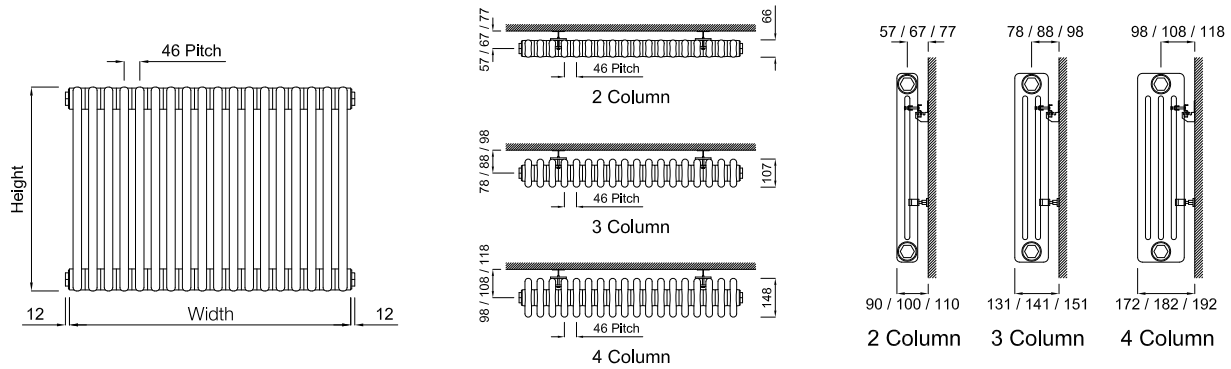

Available in white as standard, a wide range of Forza colours are available to special order.

Features

- Available in four heights 300mm – 750mm
- Available in lengths from 552mm – 1610mm
- Durable powder coated in RAL 9010 paint
- Colour options available from Forza colour range, see page 26
- Manufactured and tested to BS EN 442
- Full 10-year warranty
- Available from stock with excellent sales support
- Highlighted product codes available from stock in white

Actual Dimensions

Forza Vertical Elevation

Forza Vertical Plan

Forza Vertical Section

Water content per section in litres

	Height			
	300mm	500mm	600mm	750mm
2 Column	n/a	0.57	0.65	n/a
3 Column	0.60	0.83	0.95	1.13
4 Column	0.78	1.09	1.25	1.49

4 Column

Order code	Style	No. Sections	Height	Width	Watts	BTU	Weight Kg's
QMC401	4 Column	22	300	1012	931	3176	20.68
QMC402	4 Column	32	300	1472	1354	4620	30.08
QMC452	4 Column	18	500	828	1240	4231	27.36
QMC454	4 Column	22	500	1012	1515	5169	33.44
QMC456	4 Column	26	500	1196	1790	6107	39.52
QMC403	4 Column	12	600	552	936	3195	21.72
QMC404	4 Column	18	600	828	1404	4792	32.58
QMC405	4 Column	22	600	1012	1716	5857	39.82
QMC406	4 Column	30	600	1380	2340	7986	54.30
QMC471	4 Column	12	750	552	1214	4142	27.12
QMC472	4 Column	18	750	828	1822	6217	40.68
QMC473	4 Column	22	750	1012	2226	7595	49.72
QMC474	4 Column	30	750	1380	3036	10359	67.80

Actual Dimensions

Forza Vertical Elevation

Forza Vertical Plan

Forza Vertical Section

Water content per section in litres

	Height	
	1800mm	2000
2 Column	1.61	1.77
3 Column		2.62

Order code	Style	No Sections	Height	Width	Watts	BTU	Weight Kg's
QMC220	2 Column	13	1800	598	1677	5722	38.22
QMC27	2 Column	7	2000	322	980	3345	18.55
QMC28	2 Column	9	2000	414	1260	4300	23.85
QMC29	2 Column	13	2000	598	1820	6212	34.45
QMC30	2 Column	15	2000	690	2160	7370	44.10
QMC321	3 Column	7	2000	322	1375	4692	31.92
QMC323	3 Column	9	2000	414	1765	6022	41.04
QMC325	3 Column	13	2000	598	2555	8718	59.28