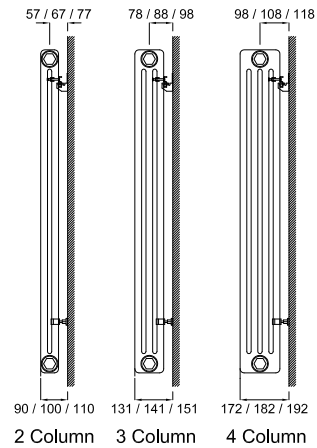

4 Column

Order code	Style	No. Sections	Height	Width	Watts	BTU	Weight Kg's
QMC401	4 Column	22	300	1012	931	3176	20.68
QMC402	4 Column	32	300	1472	1354	4620	30.08
QMC452	4 Column	18	500	828	1240	4231	27.36
QMC454	4 Column	22	500	1012	1515	5169	33.44
QMC456	4 Column	26	500	1196	1790	6107	39.52
QMC403	4 Column	12	600	552	936	3195	21.72
QMC404	4 Column	18	600	828	1404	4792	32.58
QMC405	4 Column	22	600	1012	1716	5857	39.82
QMC406	4 Column	30	600	1380	2340	7986	54.30
QMC471	4 Column	12	750	552	1214	4142	27.12
QMC472	4 Column	18	750	828	1822	6217	40.68
QMC473	4 Column	22	750	1012	2226	7595	49.72
QMC474	4 Column	30	750	1380	3036	10359	67.80

Available in white as standard, a wide range of Forza colours are available to special order – see page 26.

Features

- Height options available 1800mm & 2000mm
- Available in 4 widths from 332mm – 690mm
- Horizontal option available
- Durable powder coated in RAL 9010 paint
- Colour option available from Forza colour range – see page 26
- Manufactured and tested to BS EN 442
- Full 10-year warranty
- Available from stock with excellent sales support
- Highlighted product codes available from stock in white

Actual Dimensions

Forza Vertical Elevation

Forza Vertical Plan

Forza Vertical Section

Water content per section in litres

	Height	
	1800mm	2000
2 Column	1.61	1.77
3 Column		2.62

Order code	Style	No Sections	Height	Width	Watts	BTU	Weight Kg's
QMC220	2 Column	13	1800	598	1677	5722	38.22
QMC27	2 Column	7	2000	322	980	3345	18.55
QMC28	2 Column	9	2000	414	1260	4300	23.85
QMC29	2 Column	13	2000	598	1820	6212	34.45
QMC30	2 Column	15	2000	690	2160	7370	44.10
QMC321	3 Column	7	2000	322	1375	4692	31.92
QMC323	3 Column	9	2000	414	1765	6022	41.04
QMC325	3 Column	13	2000	598	2555	8718	59.28