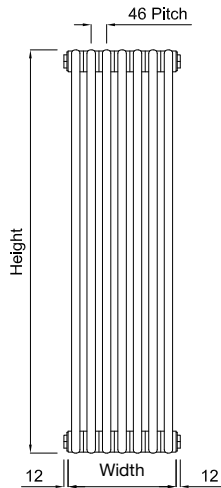

4 Column

Order code	Style	No. Sections	Height	Width	Watts	BTU	Weight Kg's
QMC401	4 Column	22	300	1012	931	3176	20.68
QMC402	4 Column	32	300	1472	1354	4620	30.08
QMC452	4 Column	18	500	828	1240	4231	27.36
QMC454	4 Column	22	500	1012	1515	5169	33.44
QMC456	4 Column	26	500	1196	1790	6107	39.52
QMC403	4 Column	12	600	552	936	3195	21.72
QMC404	4 Column	18	600	828	1404	4792	32.58
QMC405	4 Column	22	600	1012	1716	5857	39.82
QMC406	4 Column	30	600	1380	2340	7986	54.30
QMC471	4 Column	12	750	552	1214	4142	27.12
QMC472	4 Column	18	750	828	1822	6217	40.68
QMC473	4 Column	22	750	1012	2226	7595	49.72
QMC474	4 Column	30	750	1380	3036	10359	67.80

Available in white as standard, a wide range of Forza colours are available to special order – see page 26.

Features

- Height options available 1800mm & 2000mm
- Available in 4 widths from 332mm – 690mm
- Horizontal option available
- Durable powder coated in RAL 9010 paint
- Colour option available from Forza colour range – see page 26
- Manufactured and tested to BS EN 442
- Full 10-year warranty
- Available from stock with excellent sales support
- Highlighted product codes available from stock in white

Actual Dimensions

Forza Vertical Elevation

Forza Vertical Plan

Forza Vertical Section

Water content per section in litres

	Height	
	1800mm	2000
2 Column	1.61	1.77
3 Column		2.62

Order code	Style	No Sections	Height	Width	Watts	BTU	Weight Kg's
QMC220	2 Column	13	1800	598	1677	5722	38.22
QMC27	2 Column	7	2000	322	980	3345	18.55
QMC28	2 Column	9	2000	414	1260	4300	23.85
QMC29	2 Column	13	2000	598	1820	6212	34.45
QMC30	2 Column	15	2000	690	2160	7370	44.10
QMC321	3 Column	7	2000	322	1375	4692	31.92
QMC323	3 Column	9	2000	414	1765	6022	41.04
QMC325	3 Column	13	2000	598	2555	8718	59.28